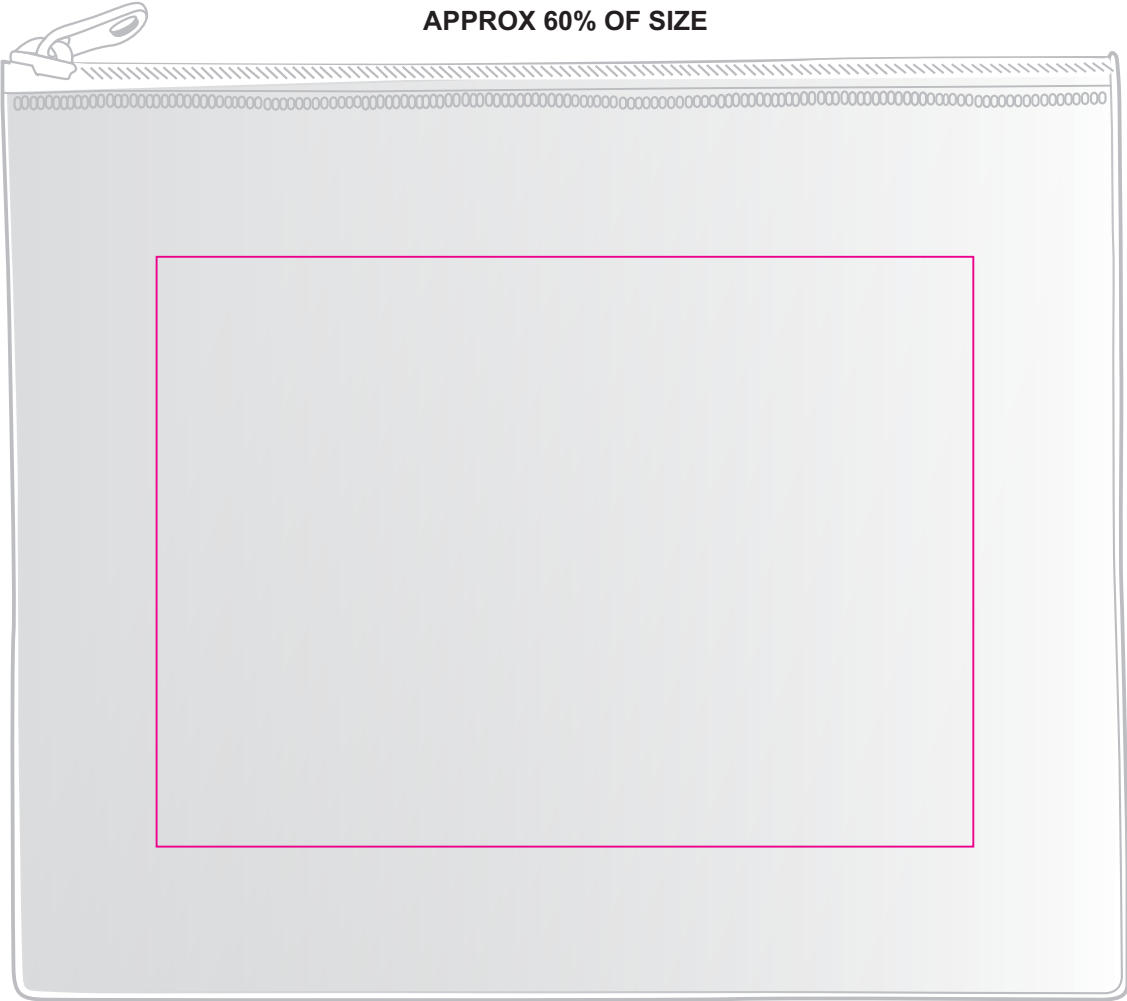

LL406 - Delight Pencil Case - Clear

Label

APPROX 60% OF SIZE

Full reversal not available
Print Area: 120mmL x 42mmH
Actual print size: xxmmL x xxmmH

Print Area: 90mm Diameter
Actual print size: xxmmL x xxmmH

Max print area for copy & text ————
Finished print area ————
Bleed line - - - - -

Full reversal not available
Print Area: 120mmL x 42mmH
Actual print size: xxmmL x xxmmH

Print Area: 90mm Diameter
Actual print size: xxmmL x xxmmH

Max print area for copy & text	
Finished print area	
Bleed line	

LL406 - Delight Pencil Case - Clear

Screen Print PMS XXXc

APPROX 60% OF SIZE

Print Area: 180mmL x 130mmH
Actual print size: xxmmL x xxmmH

Finished print area 

Print Area: 180mmL x 130mmH
Actual print size: xxmmL x xxmmH

Finished print area 