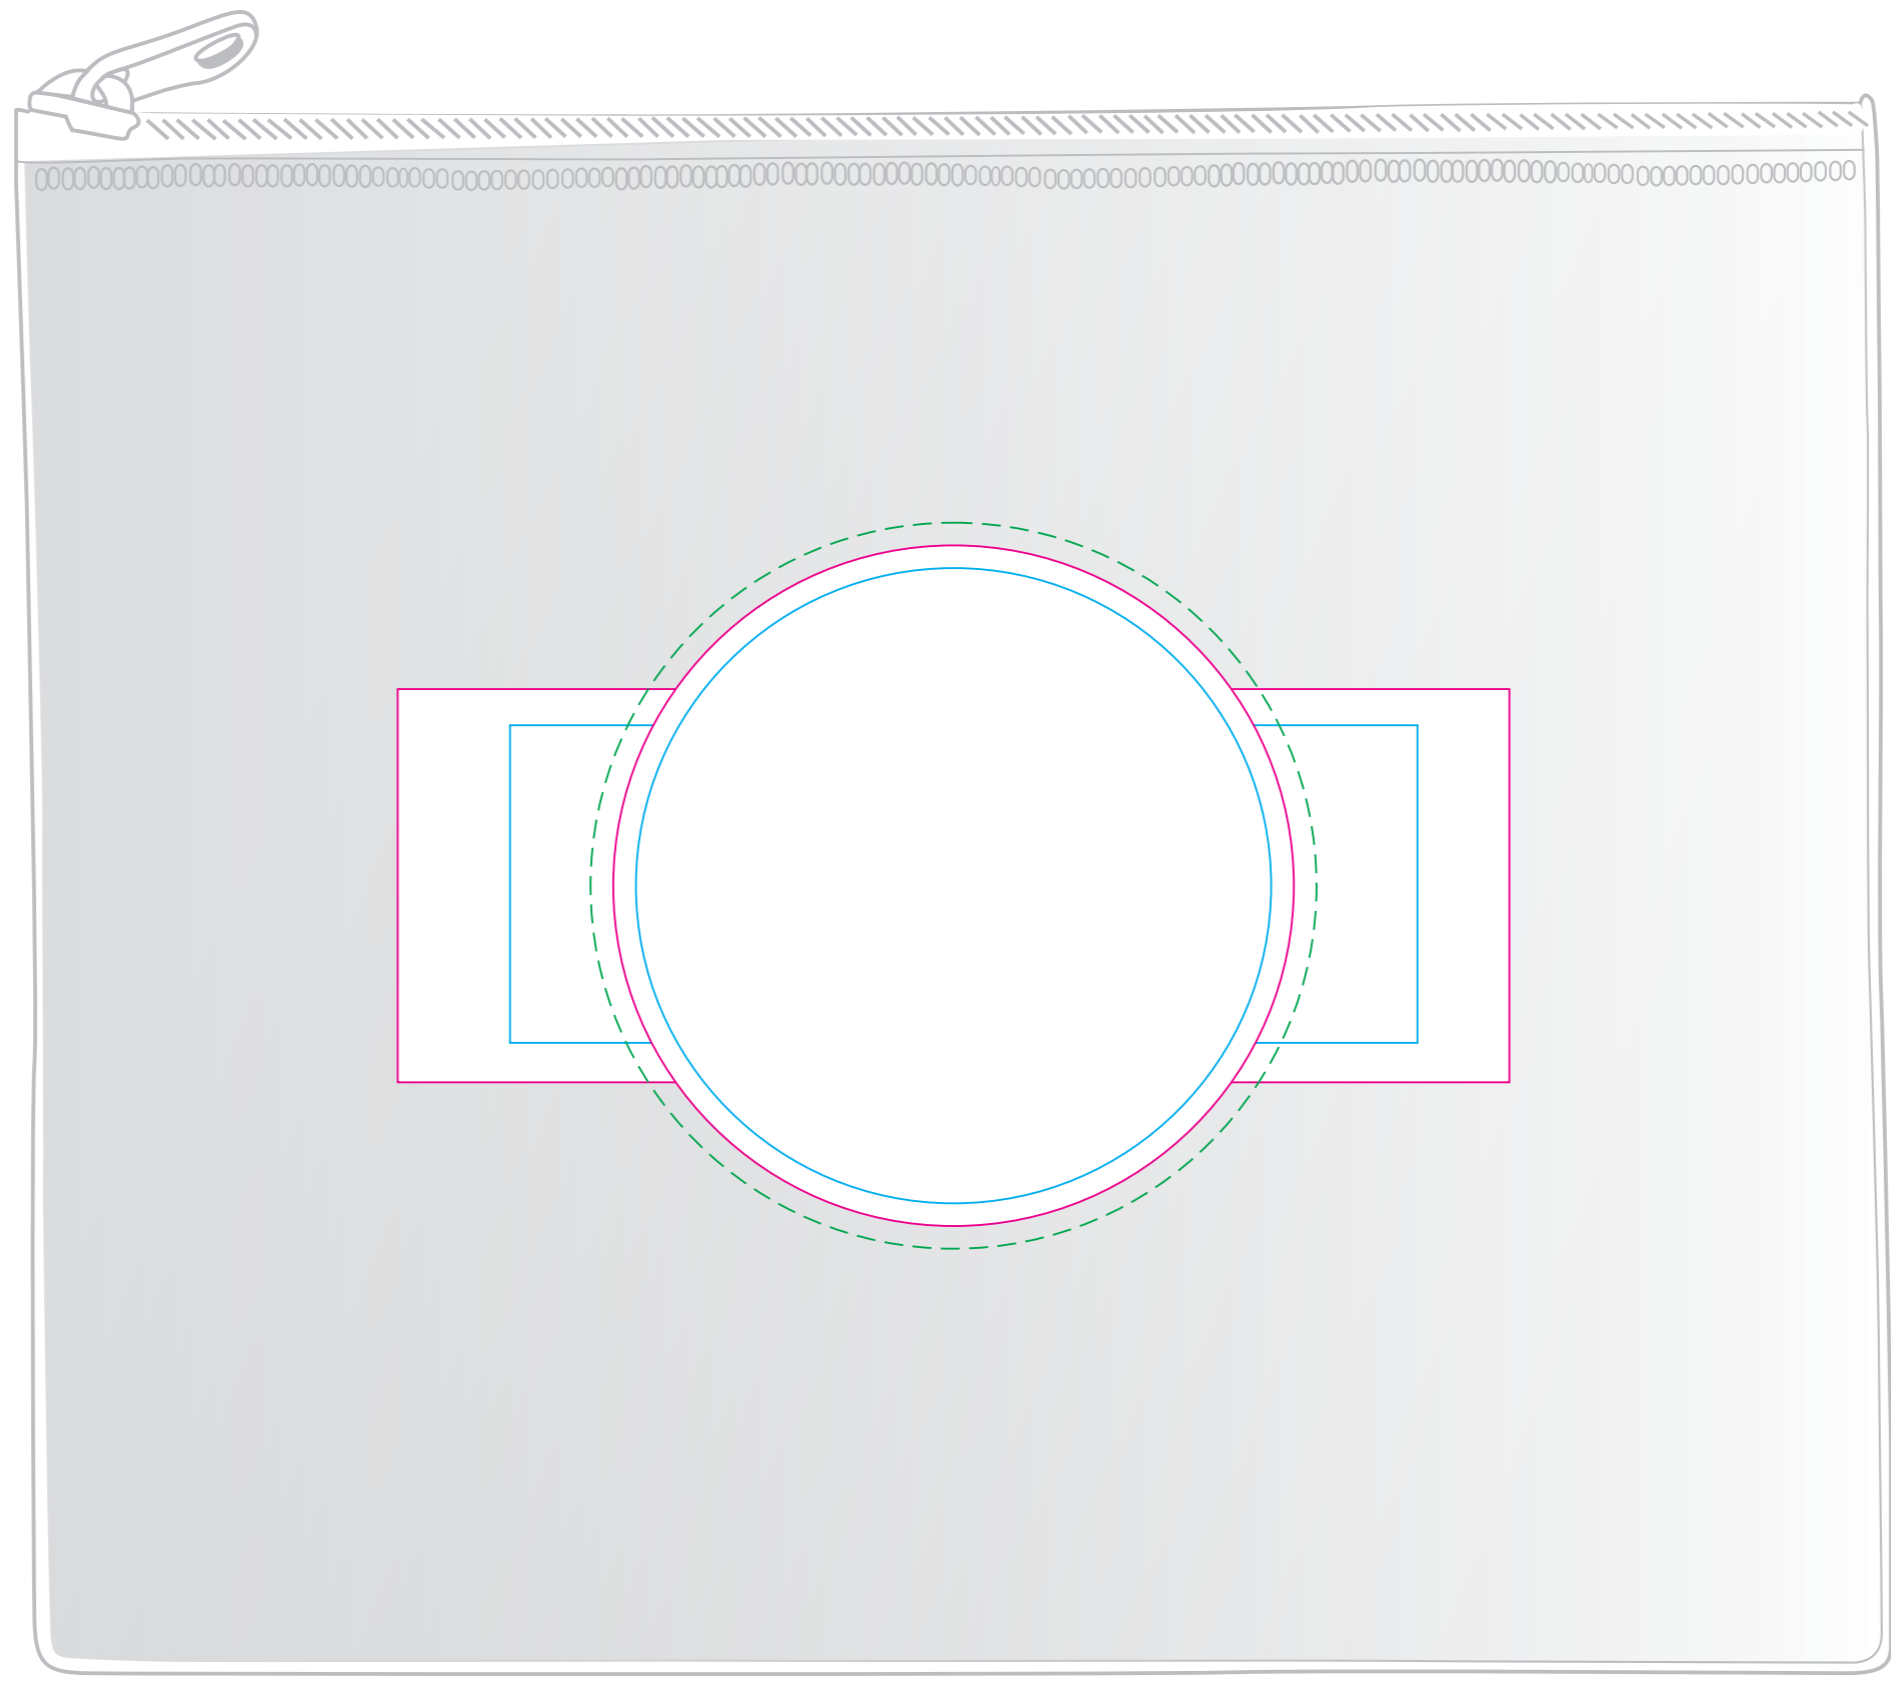

LL406 - Delight Pencil Case - Clear

Label

APPROX 60% OF SIZE

Full reversal not available
Print Area: 120mmL x 42mmH
Actual print size: xxmmL x xxmmH

Print Area: 90mm Diameter
Actual print size: xxmmL x xxmmH

Max print area for copy & text ————
Finished print area ————
Bleed line - - - - -

Full reversal not available
Print Area: 120mmL x 42mmH
Actual print size: xxmmL x xxmmH

Print Area: 90mm Diameter
Actual print size: xxmmL x xxmmH

Max print area for copy & text	
Finished print area	
Bleed line	

LL406 - Delight Pencil Case - Clear

Screen Print PMS XXXc

APPROX 60% OF SIZE

Print Area: 180mmL x 130mmH
Actual print size: xxmmL x xxmmH

Finished print area 

Print Area: 180mmL x 130mmH
Actual print size: xxmmL x xxmmH

Finished print area 