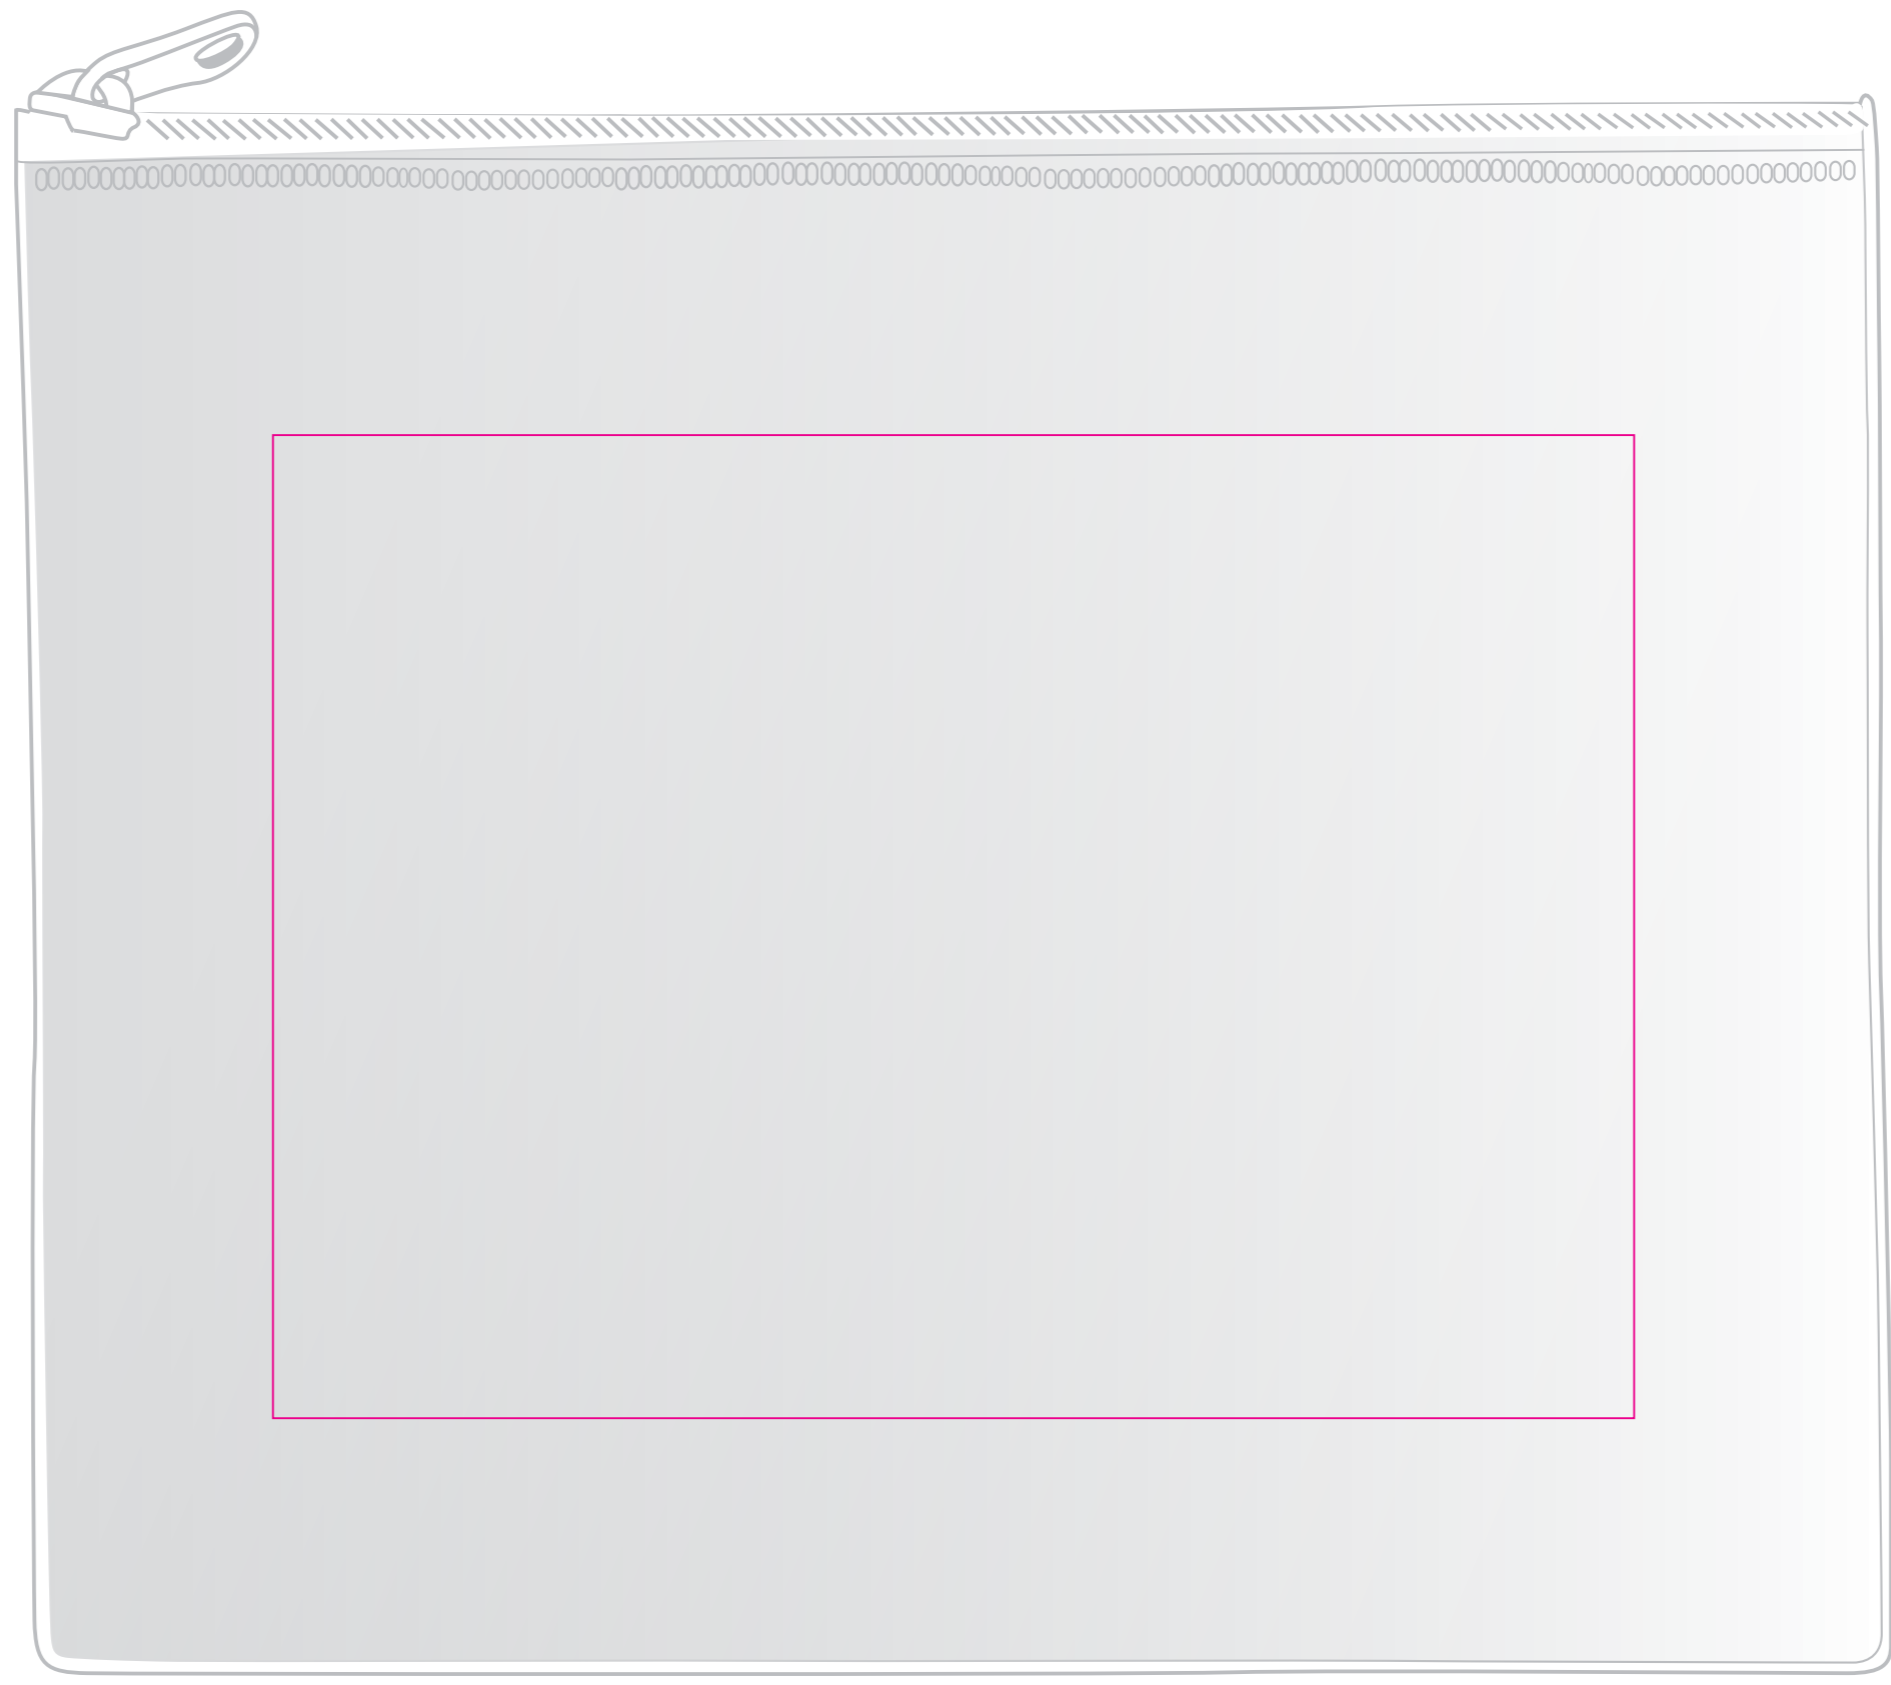

LL406 - Delight Pencil Case - Clear

Label

APPROX 60% OF SIZE

Full reversal not available
Print Area: 120mmL x 42mmH
Actual print size: xxmmL x xxmmH

Print Area: 90mm Diameter
Actual print size: xxmmL x xxmmH

Max print area for copy & text ————
Finished print area ————
Bleed line - - - - -

Full reversal not available
Print Area: 120mmL x 42mmH
Actual print size: xxmmL x xxmmH

Print Area: 90mm Diameter
Actual print size: xxmmL x xxmmH

Max print area for copy & text	
Finished print area	
Bleed line	

LL406 - Delight Pencil Case - Clear

Screen Print PMS XXXc

APPROX 60% OF SIZE

Print Area: 180mmL x 130mmH
Actual print size: xxmmL x xxmmH

Finished print area 

Print Area: 180mmL x 130mmH
Actual print size: xxmmL x xxmmH

Finished print area 