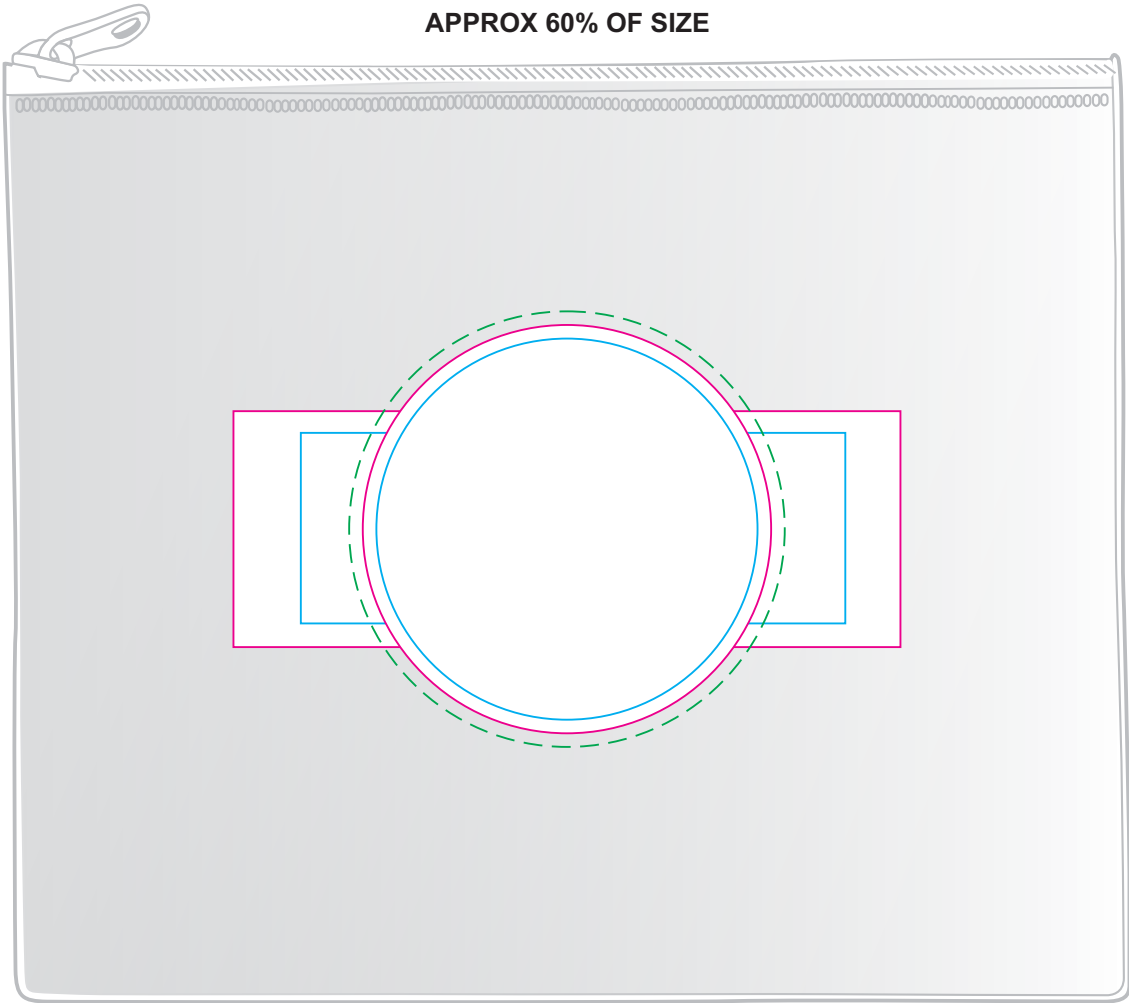

LL406 - Delight Pencil Case - Clear

Label

APPROX 60% OF SIZE

Full reversal not available
Print Area: 120mmL x 42mmH
Actual print size: xxmmL x xxmmH

Print Area: 90mm Diameter
Actual print size: xxmmL x xxmmH

Max print area for copy & text ————
Finished print area ————
Bleed line - - - - -

Full reversal not available
Print Area: 120mmL x 42mmH
Actual print size: xxmmL x xxmmH

Print Area: 90mm Diameter
Actual print size: xxmmL x xxmmH

Max print area for copy & text	
Finished print area	
Bleed line	

LL406 - Delight Pencil Case - Clear

Screen Print PMS XXXc

APPROX 60% OF SIZE

Print Area: 180mmL x 130mmH
Actual print size: xxmmL x xxmmH

Finished print area 

Print Area: 180mmL x 130mmH
Actual print size: xxmmL x xxmmH

Finished print area 