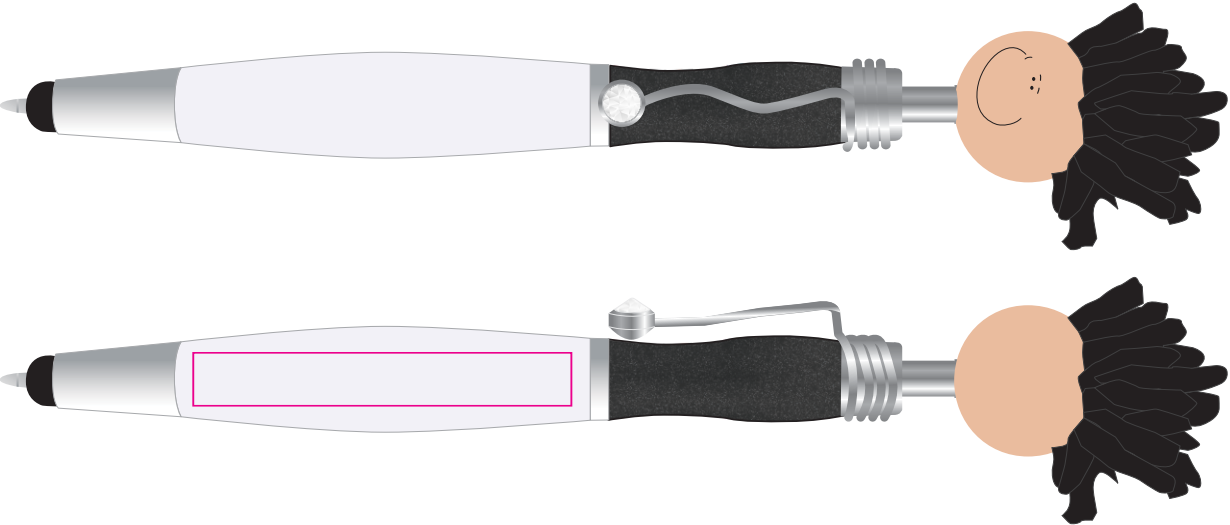

LL4602 - Mop Top Jazz Pen / Stylus - Black, Blue, Green, Orange, Pink or Red

Pad Print  PMS XXXc

Free *m&m's* Dispenser
*When you buy 1000 pens
Selected styles ex-stock*

Print Area: 50mmL x 7mmH
Actual print size: xxmmL x xxmmH

Finished print area 