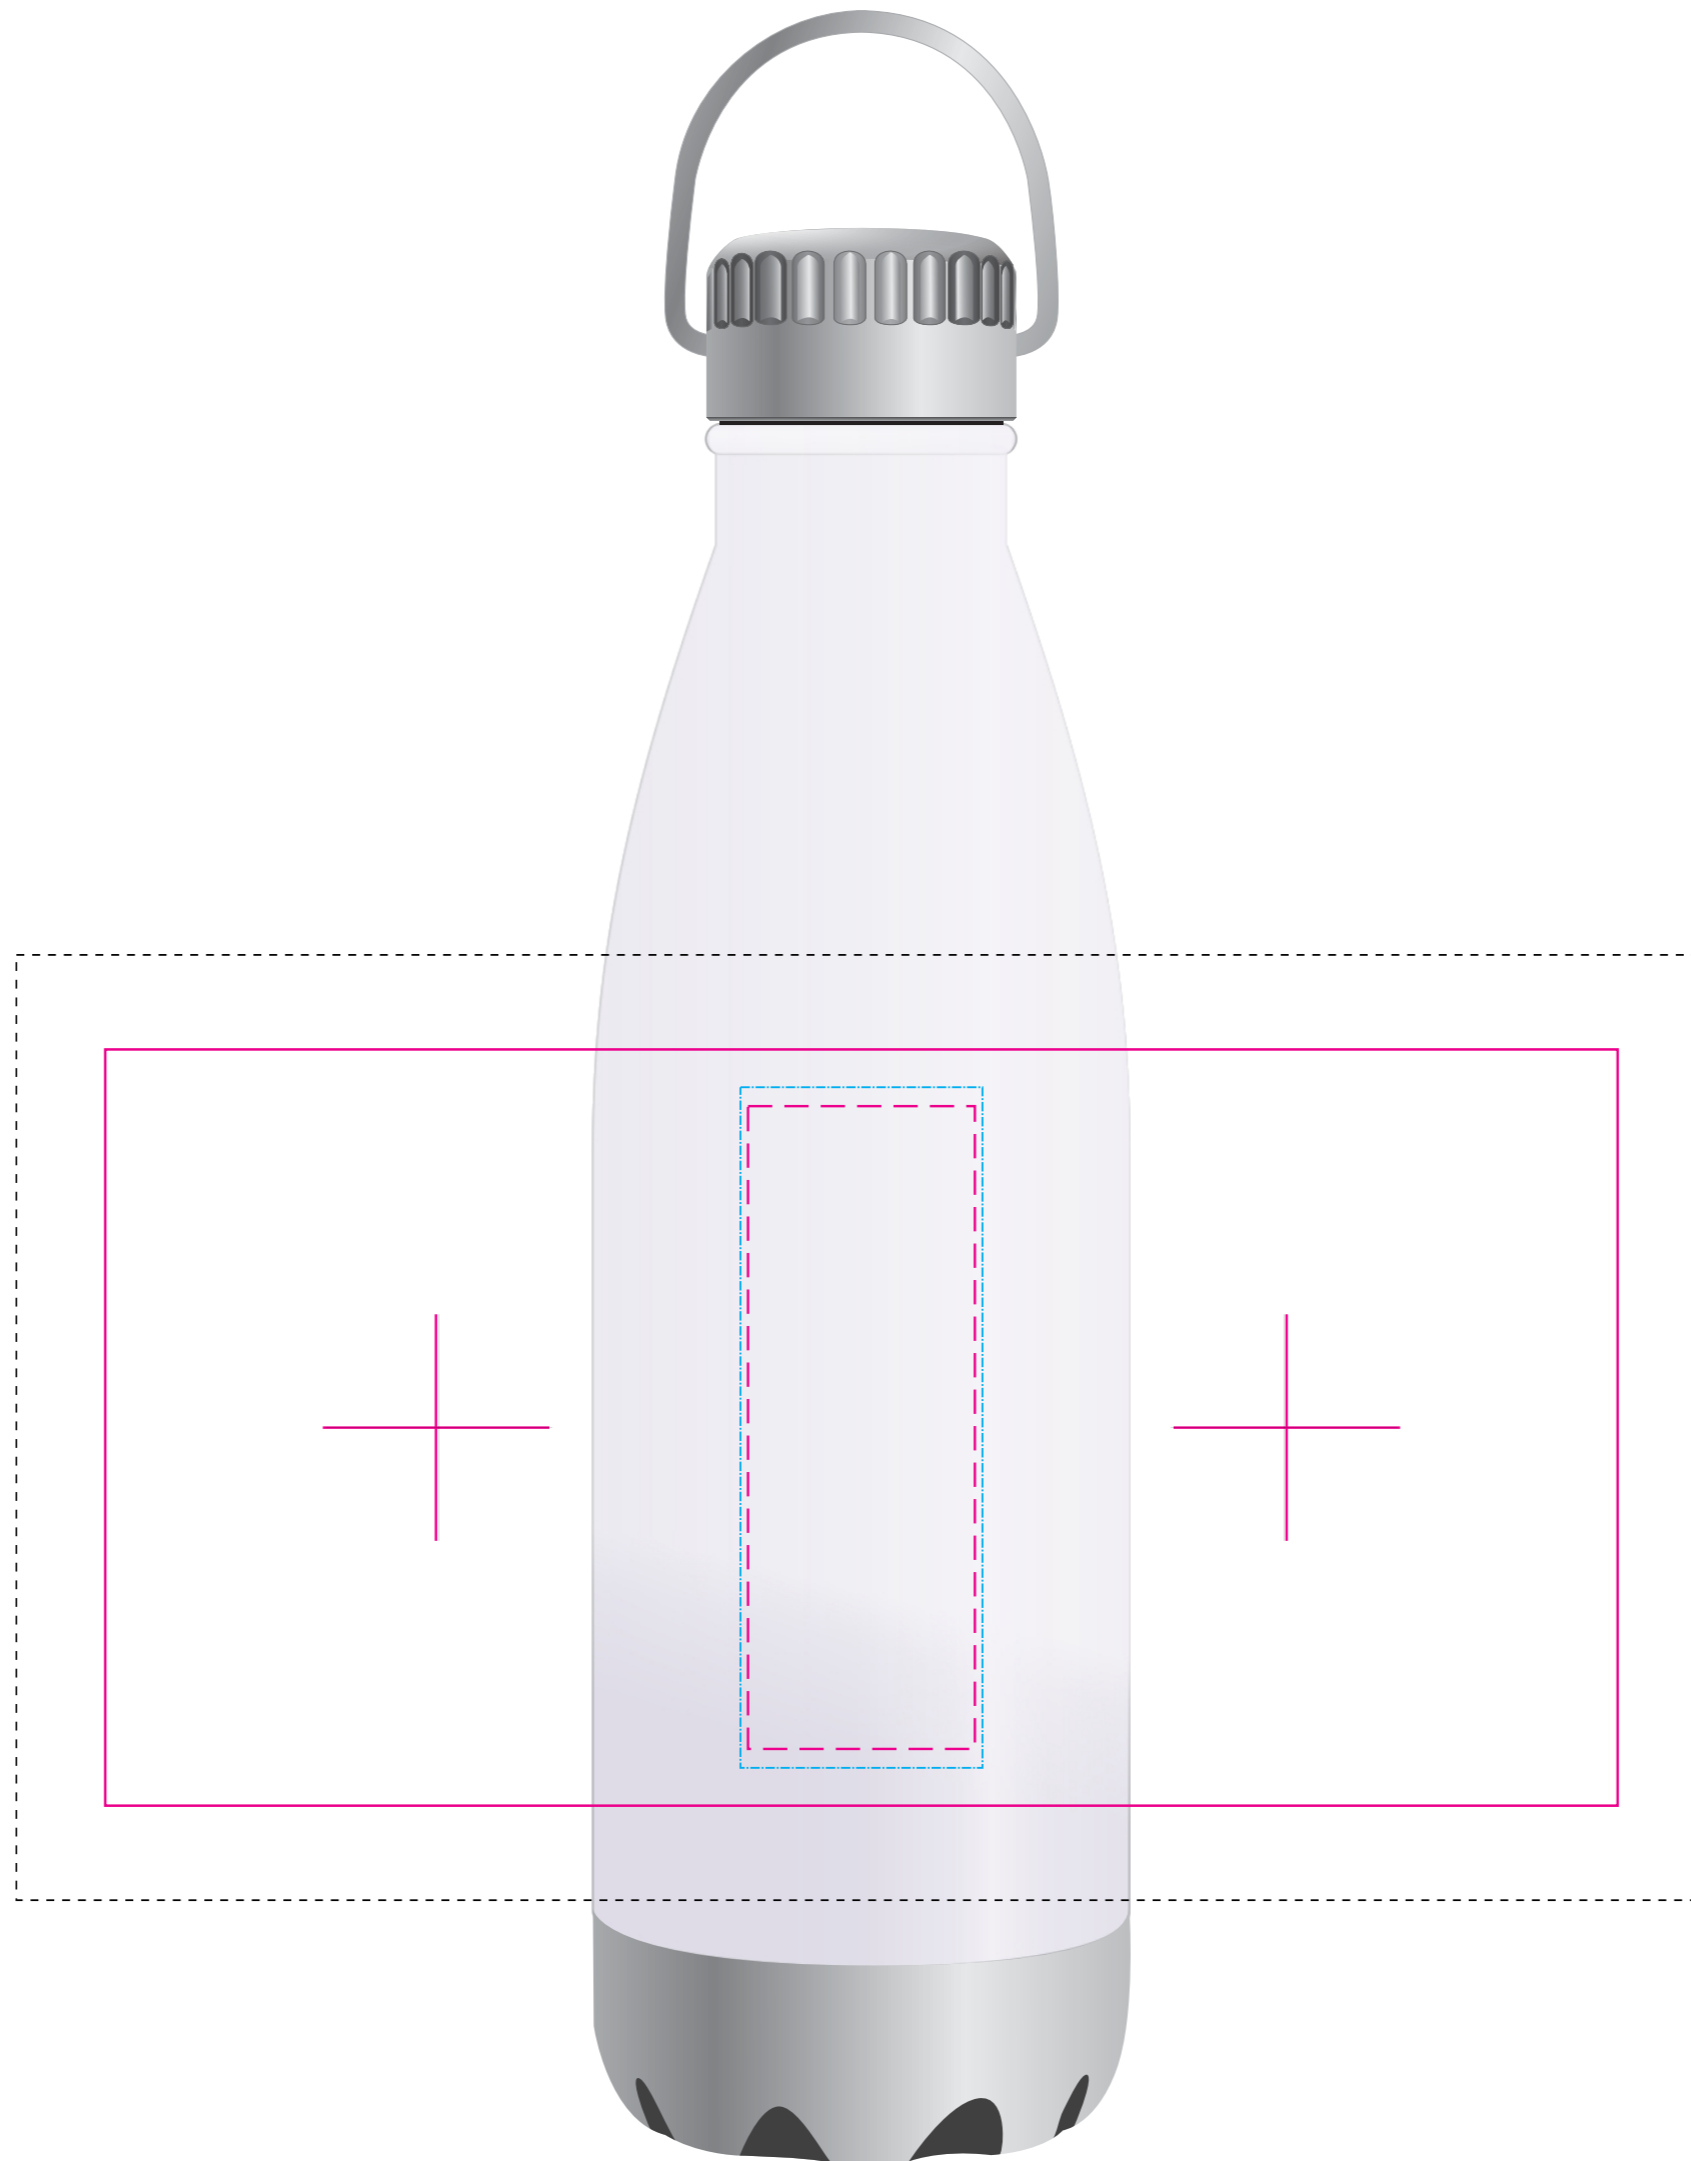

Screen/Roll Print PMS XXXc

Laser Engraved

Direct Digital

Rotary Digital

Roll/Screen

Print Area: 200mmL x 100mmH
Actual print size: xxmmL x xxmmH

Digital

Print Area: 30mmL x 85mmH
Actual print size: xxmmL x xxmmH

Digital Rotary - Joined Wrap

Print area: 223.5mmL x 125mmH
Actual print size: xxmmL x xxmmH

Laser

Print Area: 32mmL x 90mmH
Actual print size: xxmmL x xxmmH

Finished print area - Roll/Screen
Finished print area - Digital
Finished print area - Digital Rotary
Finished print area - Laser
Approx opposite positions