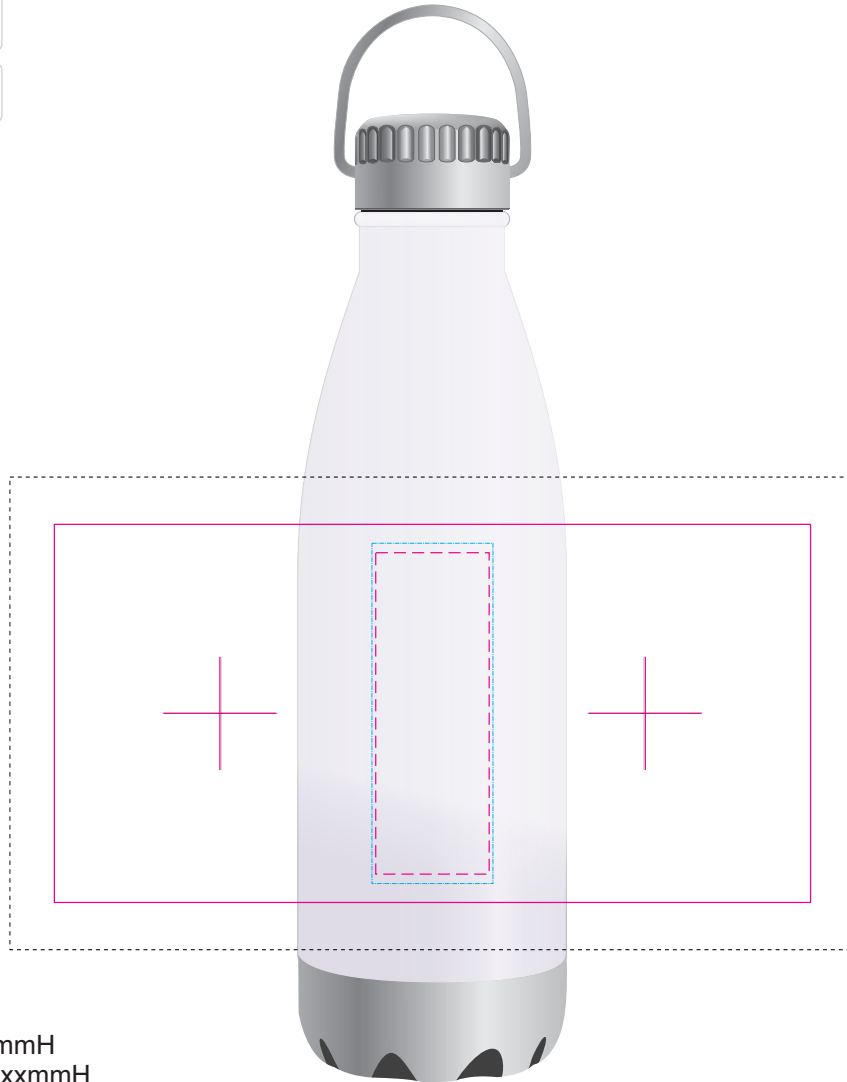

**LL6982 - Soda Bottle w/ Hanger Lid 700mL - White, Yellow, Orange, Red, Light Green, Teal, Light Blue, Dark Blue, Navy Blue, Black Silver**

Screen/Roll Print  PMS XXXc

Laser Engraved

Direct Digital 

Rotary Digital 

*Below showing at 50% of size*

**Roll/Screen**

Print Area: 200mmL x 100mmH  
Actual print size: xxmmL x xxmmH

**Digital**

Print Area: 30mmL x 85mmH  
Actual print size: xxmmL x xxmmH

**Digital Rotary - Joined Wrap**