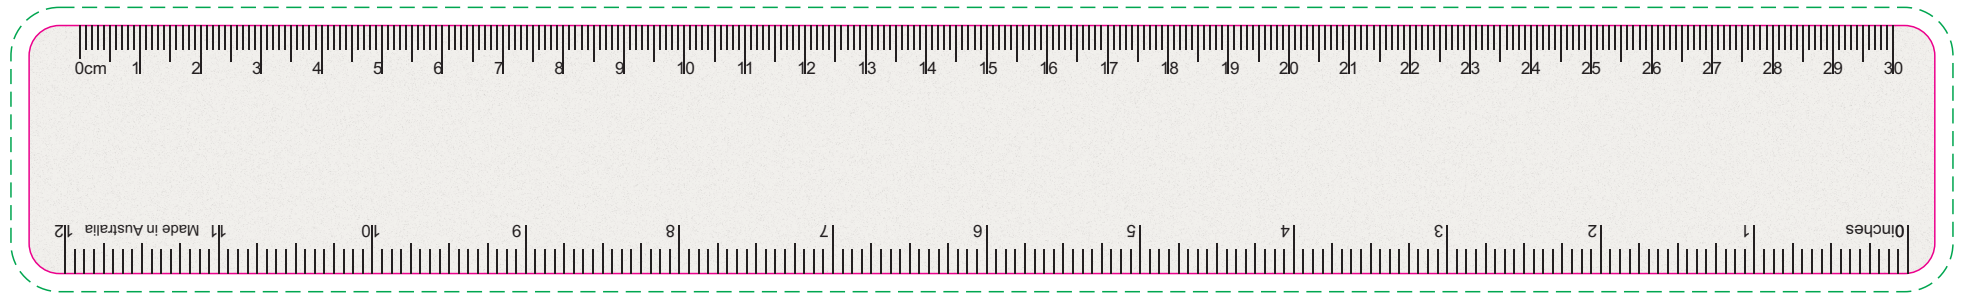

LI19 - Eco 30cm Ruler - Natural

Digital  Colour will vary depending on recycled material batch available

Showing at approx 80% of size

Print Area: 315mmL x 41mmH
Actual print size: xxmmL x xxmmH

Finished print area 
Bleed 

Print Area: 315mmL x 41mmH
Actual print size: xxmmL x xxmmH

Finished print area ———
Bleed - - - - -