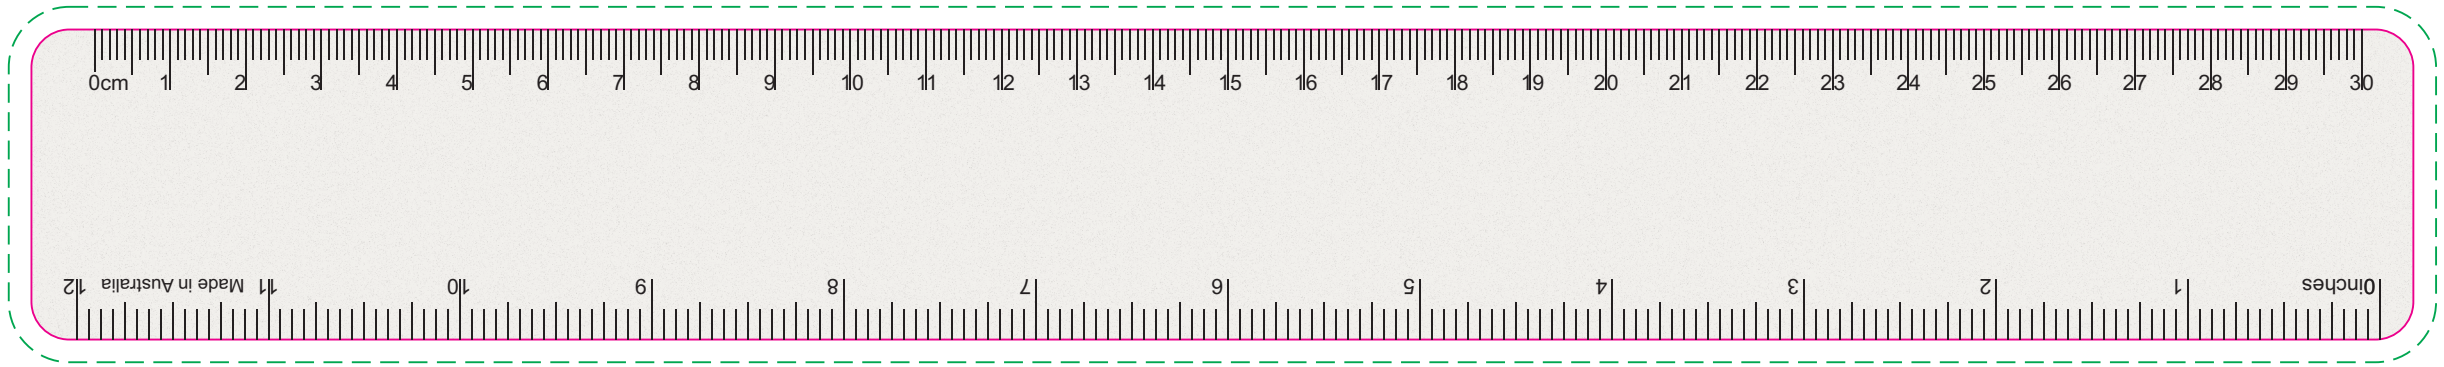

LI19 - Eco 30cm Ruler - Natural

Digital  Colour will vary depending on recycled material batch available

Showing at approx 80% of size

Print Area: 315mmL x 41mmH
Actual print size: xxmmL x xxmmH

Finished print area 
Bleed 

Print Area: 315mmL x 41mmH
Actual print size: xxmmL x xxmmH

Finished print area ———
Bleed - - - - -