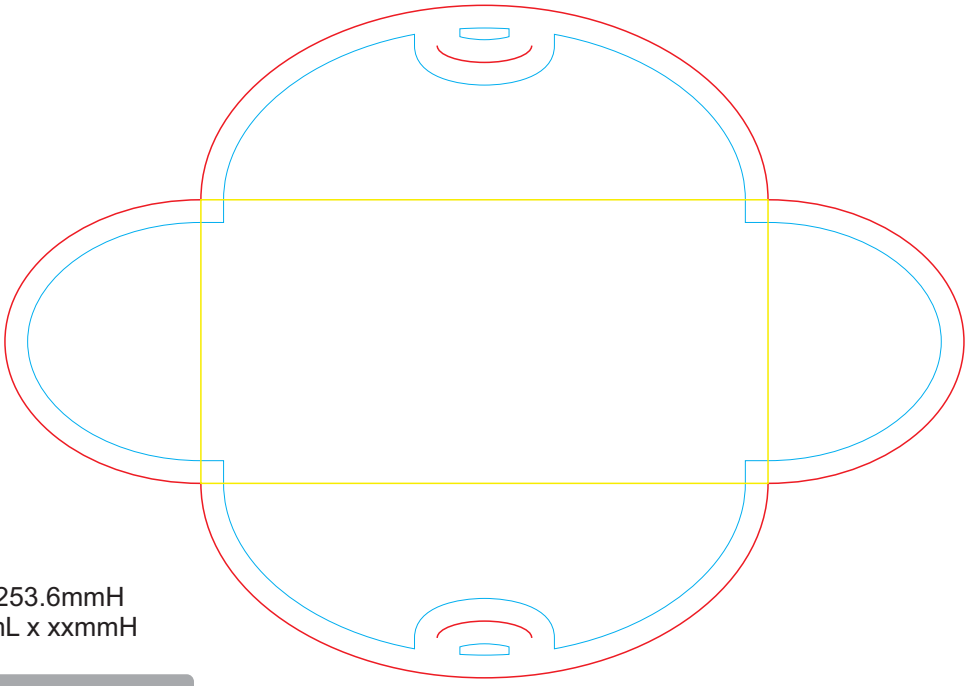

**LL1410 - Zig Zag Economy Microfibre Lens Cloth with Sleeve - White + Sleeve**

**Sublimation** 

Below showing at approx 50% of size

Special icons if required

Print Area: 150mmL x 150mmH  
Actual print size: xxmmL x xxmmH

Max print area for copy & text —  
Finished print area —  
Bleed line - - -

**Digital** 

**Sleeve**  
Print Area: 178mmL x 253.6mmH  
Actual print size: xxmmL x xxmmH

Max print area for copy & text —  
Finished print area —  
Folds —

Print Area: 150mmL x 150mmH  
Actual print size: xxmmL x xxmmH

Max print area for copy & text	
Finished print area	
Bleed line	

**Sleeve**

Print Area: 178mmL x 253.6mmH

Actual print size: xxmmL x xxmmH

Max print area for copy & text	
Finished print area	
Folds	