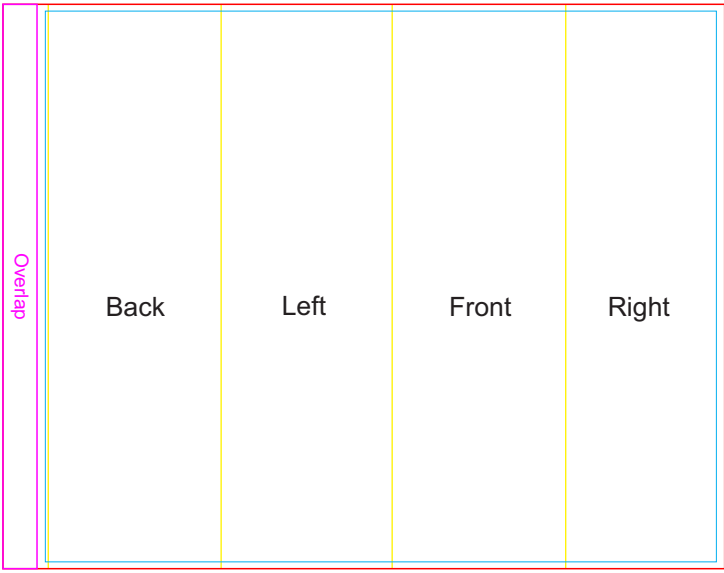

LLxxx - Capri Glass Bottle xxx with Sleeve: Colour xxx + Sleeve

Roll Print  PMS XXXc

Laser etch - oxidised White

Print colours available
 White  Black  Red  Blue  Green  Imitation etch

Digital 

Below is not to size

Sleeve on box

Roll
Print Area: 209mmL x 120mmH
Actual print size: xxmmL x xxmmH

Laser
Print Area: 35mm Diameter
Actual print size: xxmmL x xxmmH

Finished print area - Roll Print 
Finished print area - Laser 

Sleeve
Print Area: 318mmL x 249mmH
Actual print size: xxmmL x xxmmH

Max print area for copy & text 
Finished print area 
Folds 

Overlap

Back

Left

Front

Right

Sleeve

Print Area: 318mmL x 249mmH

Actual print size: xxmmL x xxmmH

Max print area for copy & text

Finished print area

Folds