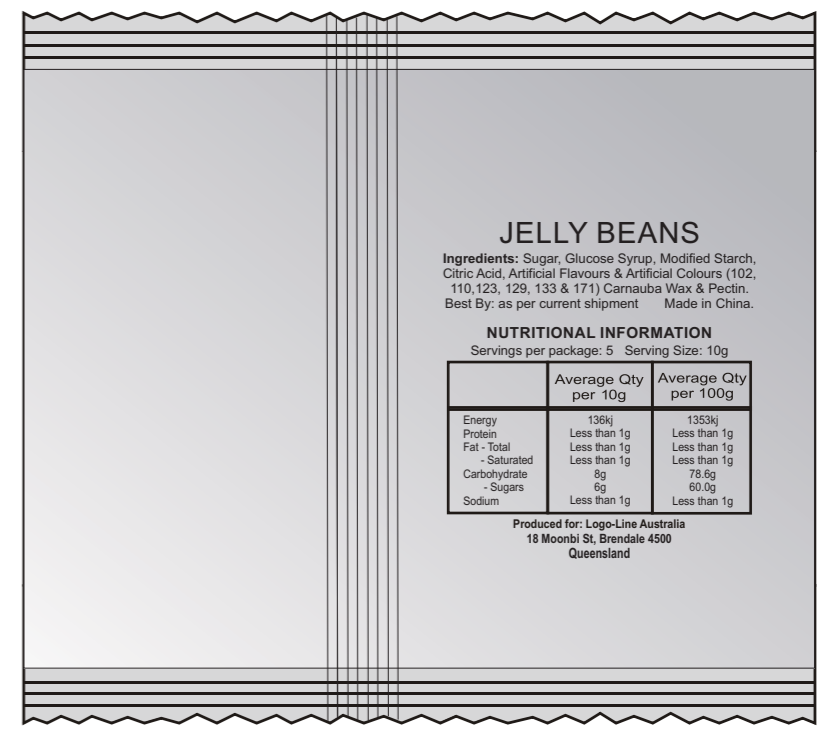

BELOW IS APPROX 30% OF SIZE

Side 1

Side 2

Bag Header - Side 1
Print Area: 150mmL x 50mmH
Actual print size: xxmmL x xxmmH

Bag Header - Side 2
Print Area: 150mmL x 50mmH
Actual print size: xxmmL x xxmmH

Max print area for copy & text 
Finished print area 
Score/fold 

FOLDED EDGE 

Daisy sticky notes
 Print Area: 45mm Diameter
 Actual print size: xxmmL x xxmmH

Survey Notebook
 Print Area: 50mmL x 50mmH
 Actual print size: xxmmL x xxmmH

Viva Pen
 Print Area: 50mmL x 6mmH or 32mmL x 8mmH
 Actual print size: xxmmL x xxmmH

FRONT

JellyBeans
 Print Area: 50mmL x 50mmH
 Actual print size: xxmmL x xxmmH

Print Area: 55mmL x 30mmH
 Actual print size: xxmmL x xxmmH

Print Area: 45mm Diameter
 Actual print size: xxmmL x xxmmH