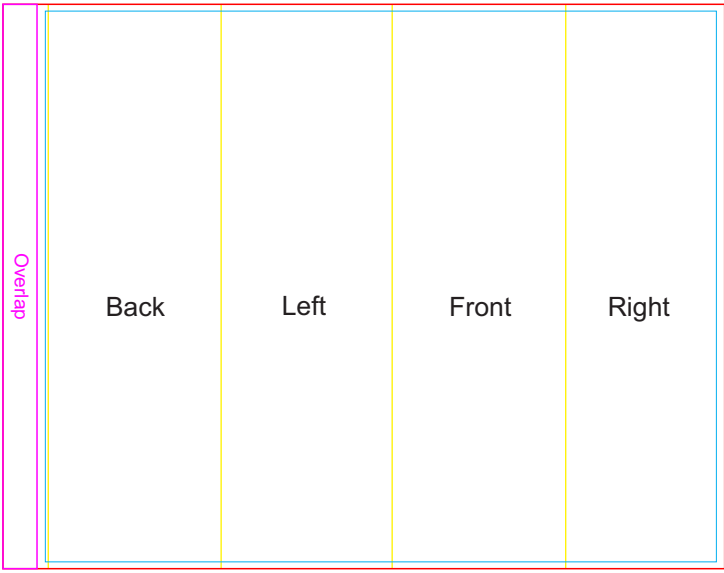

**LLxxx - Capri Glass Bottle xxx with Sleeve: Colour xxx + Sleeve**

**Roll Print**  PMS XXXc

**Laser Engraved - White Oxidisation**

**Print colours available**  
 White  Black  Red  Blue  Green  Imitation etch

**Digital** 

**Below is not to size**

Sleeve on box

**Roll**  
Print Area: 209mmL x 120mmH  
Actual print size: xxmmL x xxmmH

**Laser**  
Print Area: 35mm Diameter  
Actual print size: xxmmL x xxmmH

Finished print area - Roll Print   
Finished print area - Laser 

**Sleeve**  
Print Area: 318mmL x 249mmH  
Actual print size: xxmmL x xxmmH

Max print area for copy & text   
Finished print area   
Folds 

Overlap

Back

Left

Front

Right

**Sleeve**

Print Area: 318mmL x 249mmH

Actual print size: xxmmL x xxmmH

Max print area for copy & text

Finished print area

Folds