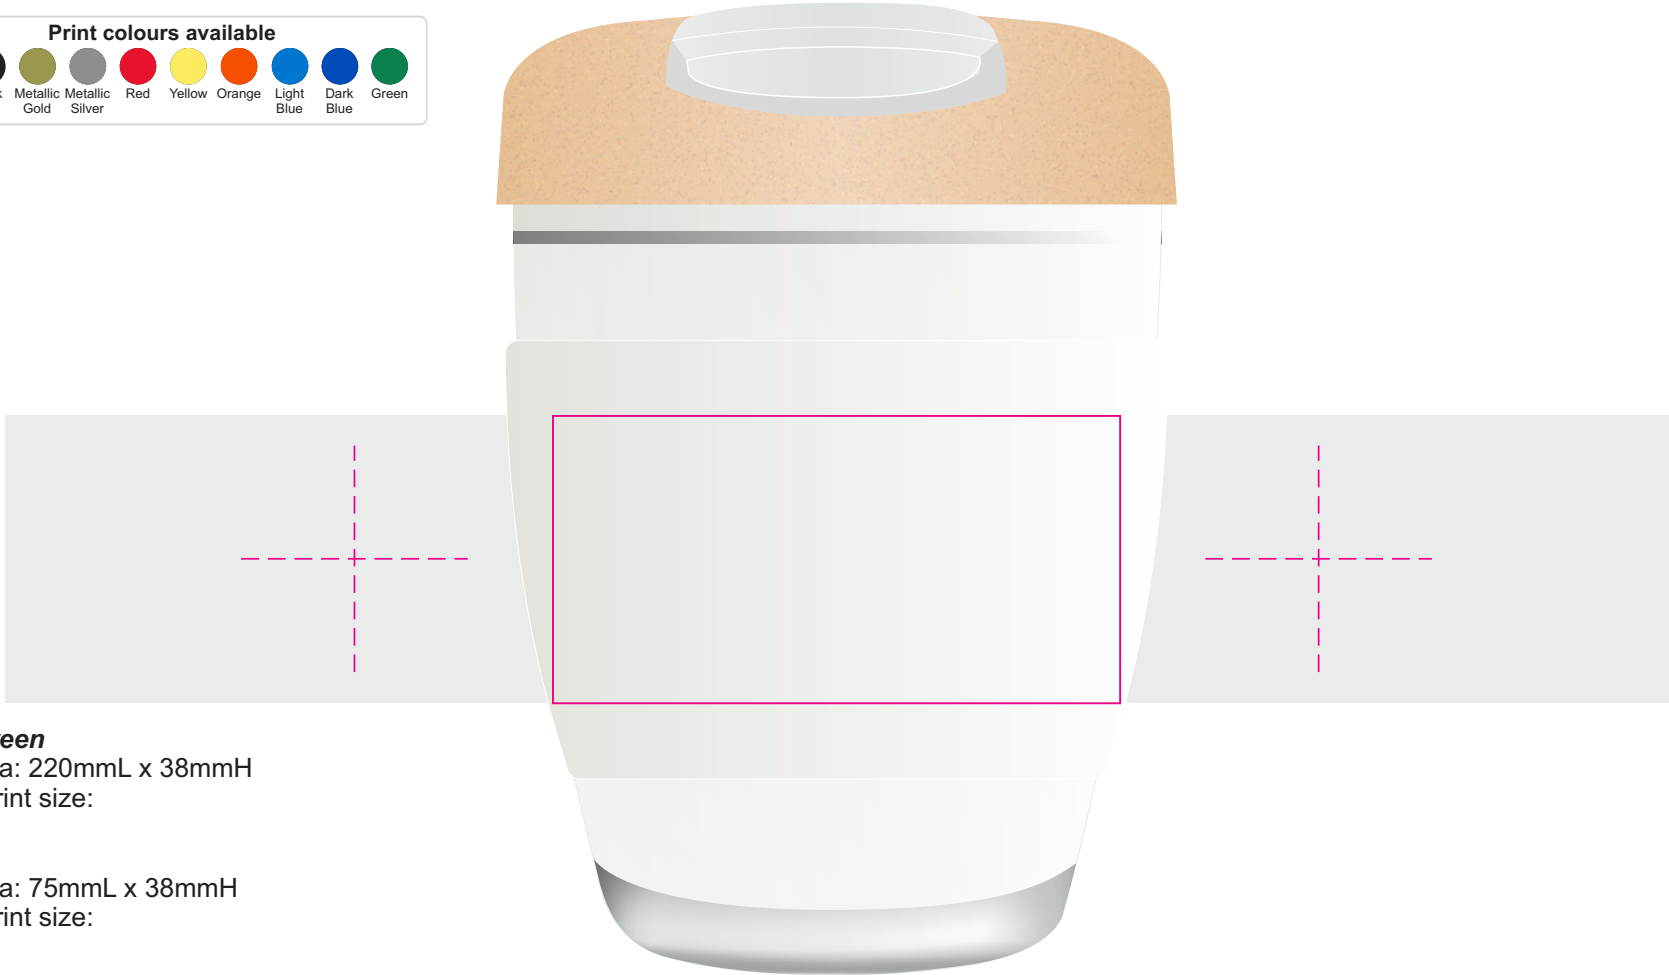

LL0413 - Vienna Glass Eco Cup with Silicone Band: *Flip colour: & Sleeve Colour:*

Roll or Screen Print  PMS XXXc

Print colours available

									
White	Black	Metallic Gold	Metallic Silver	Red	Yellow	Orange	Light Blue	Dark Blue	Green

Roll Screen
Print area: 220mmL x 38mmH
Actual print size:

Screen
Print area: 75mmL x 38mmH
Actual print size:

Finished print area - Roll Print 
Finished print area - Screen Print 