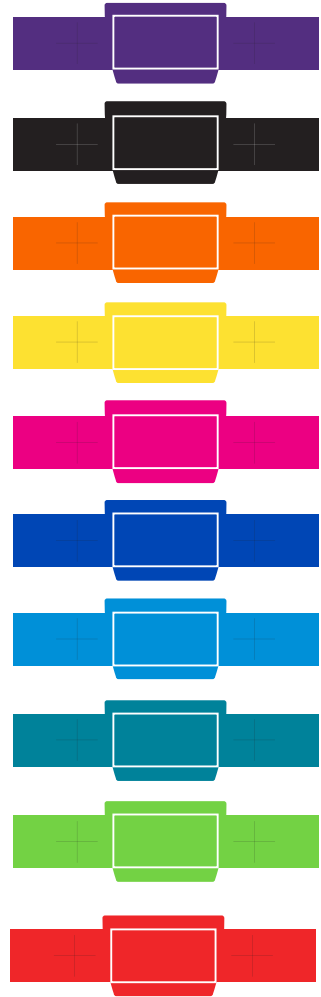

LL0413 - Vienna Glass Eco Cup with Silicone Band: *Flip colour: & Sleeve Colour:*

Roll or Screen Print  PMS XXXc

Print colours available

									
White	Black	Metallic Gold	Metallic Silver	Red	Yellow	Orange	Light Blue	Dark Blue	Green

Roll Screen
Print area: 220mmL x 38mmH
Actual print size:

Screen
Print area: 75mmL x 38mmH
Actual print size:

Finished print area - Roll Print 
Finished print area - Screen Print 