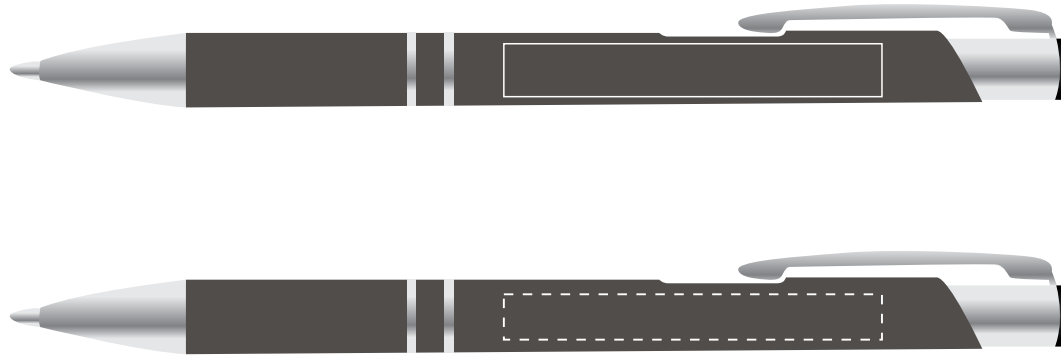

LL3270 - Deluxe Napier Pen - Orange, Red, Pink, Purple, Yellow, Green, Light Blue, Dark Blue or Black

Pad Print PMS XXXc

Digital 

Laser Engraved

 **Please Specify**
 Pens to be supplied in Poly Bags
 Pens to be supplied in bulk

Pad/Digital
Print Area: 50mmL x 7mmH
Actual print size: xxmmL x xxmmH

Laser - Min Thickness required is 0.7mm
Print Area: 50mmL x 6mmH
Actual print size: xxmmL x xxmmH

Finished print area - Pad/Digital 
Finished print area - Laser 