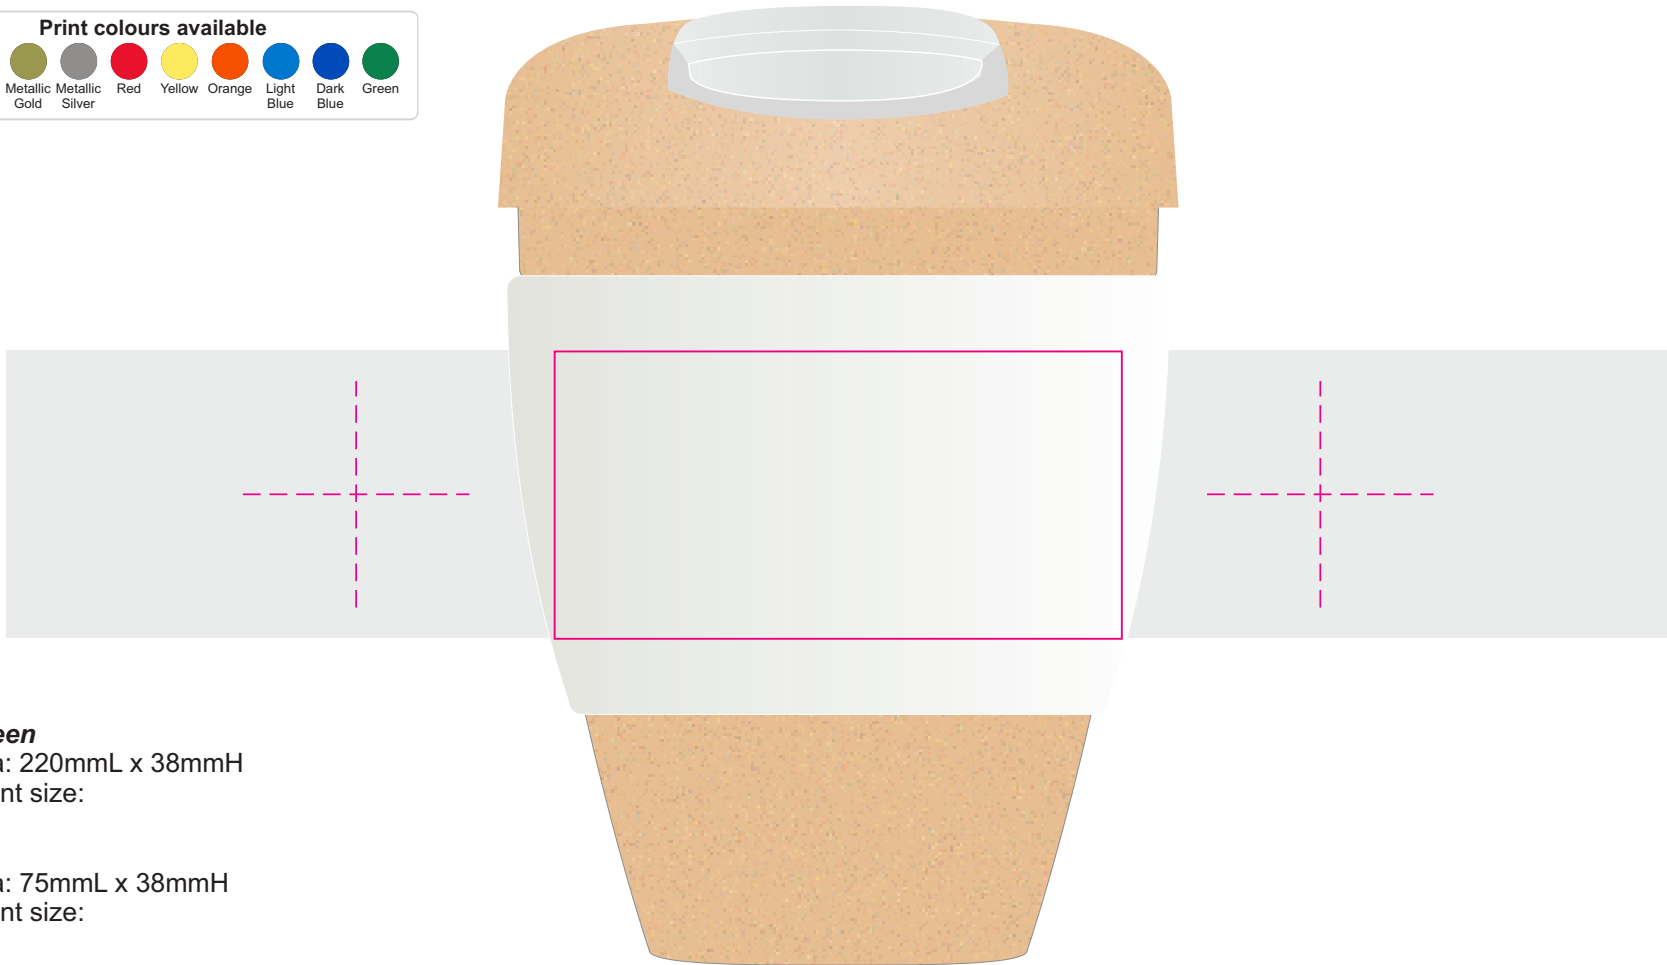

LL0453 - Kick Cup Eco with Silicone Band: Natural with Flip Colour: & Sleeve Colour:

Roll or Screen Print  PMS XXXc

Print colours available

									
White	Black	Metallic Gold	Metallic Silver	Red	Yellow	Orange	Light Blue	Dark Blue	Green

Roll Screen
Print area: 220mmL x 38mmH
Actual print size:

Screen
Print area: 75mmL x 38mmH
Actual print size:

Finished print area - Roll Print 
Finished print area - Screen Print 