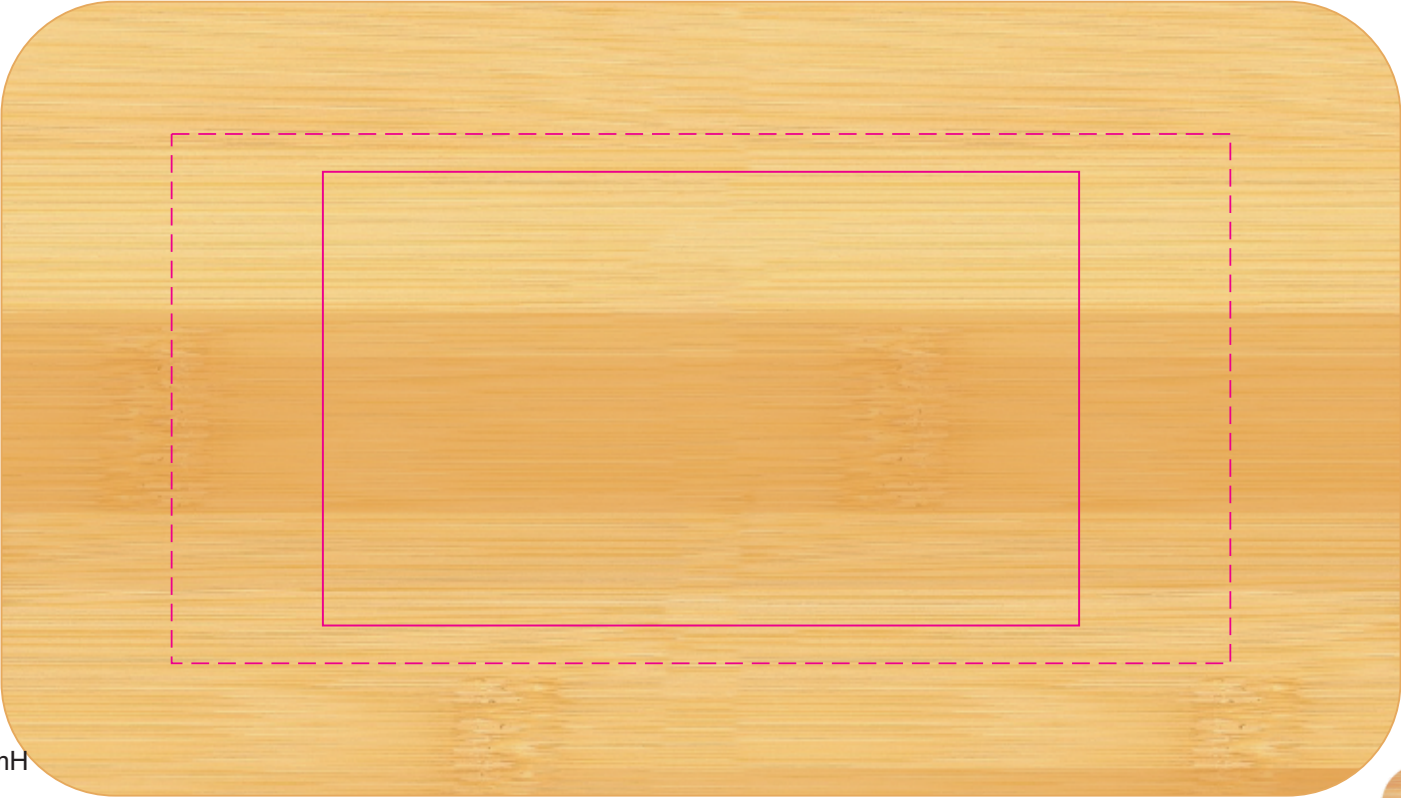

**LL6366 - Stax Eco Lunch Box - Bamboo/Wheat Straw/Natural**

Screen Print  PMS  
XXXc

Digital 

Engraved - Natural Finish

**Laser**  
Print Area: 100mmL x 60mmH  
Actual print size: xxmmL x xxmmH

**Screen Print/Digital**  
Print Area: 140mmL x 70mmH  
Actual print size: xxmmL x xxmmH

Finished print area - *Laser Engraved*   
Finished print area - *Screen/Digital* 