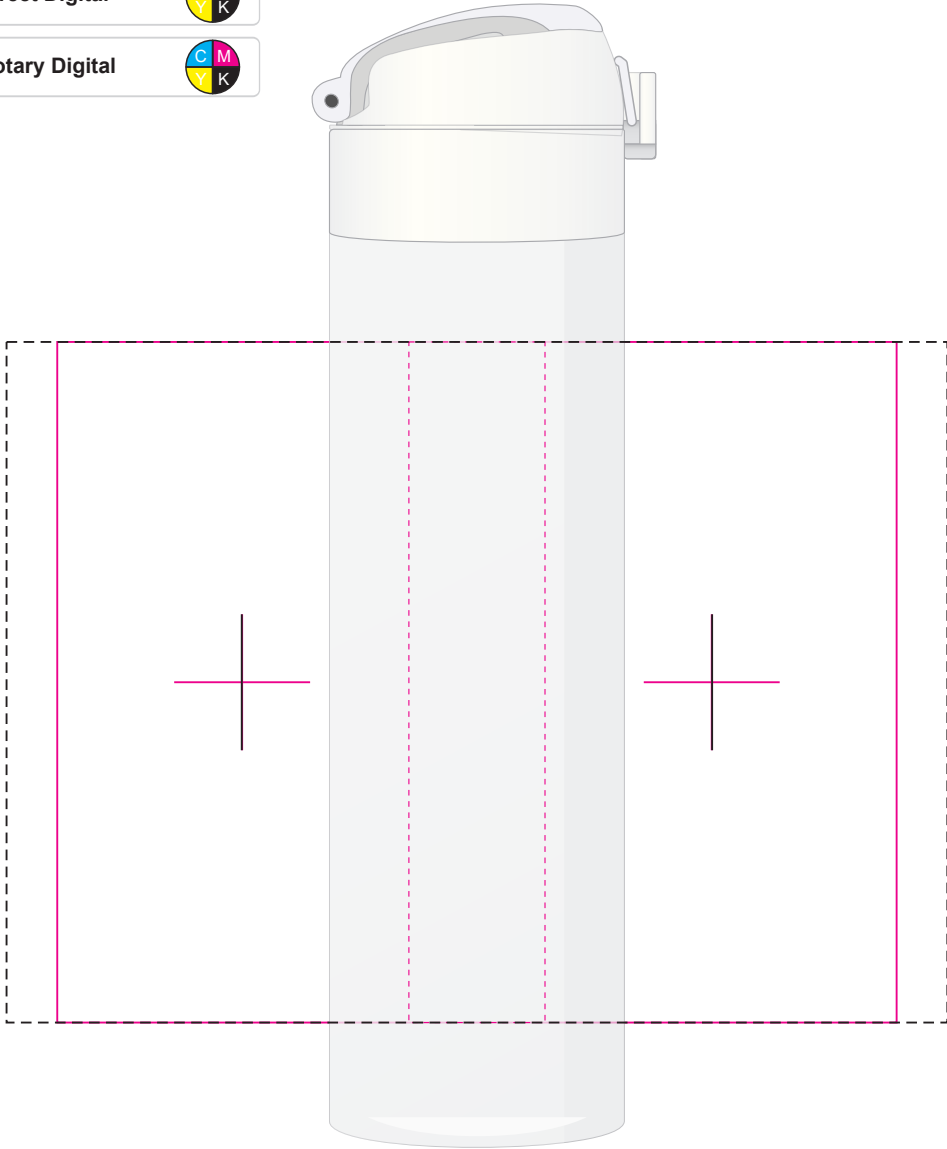

LL8740 - Rio Drink Bottle - White, Orange, Red, Pink, Light Green, Light Blue, Dark Blue, or Black

Roll Print  PMS XXXc

Below showing at approx 60% of size

Direct Digital 

Rotary Digital 

Roll
Print Area: 185mmL x 150mmH
Actual print size: xxmmL x xxmmH

Digital
Print Area: 30mmL x 150mmH
Actual print size: xxmmL x xxmmH

Digital Rotary - Joined Wrap
Print Area: 207.35mmL x 150mmH
Actual print size: xxmmL x xxmmH

Finished print area - Spot 
 Finished print area - Digital 
 Finished print area - Digital Rotary 
 Approx opposite positions 

Roll Print  PMS
 XXXc

Direct Digital 

Rotary Digital 

Roll
 Print Area: 185mmL x 150mmH
 Actual print size: xxmmL x xxmmH

Digital
 Print Area: 30mmL x 150mmH
 Actual print size: xxmmL x xxmmH

Digital Rotary - Joined Wrap
 Print Area: 207.35mmL x 150mmH
 Actual print size: xxmmL x xxmmH