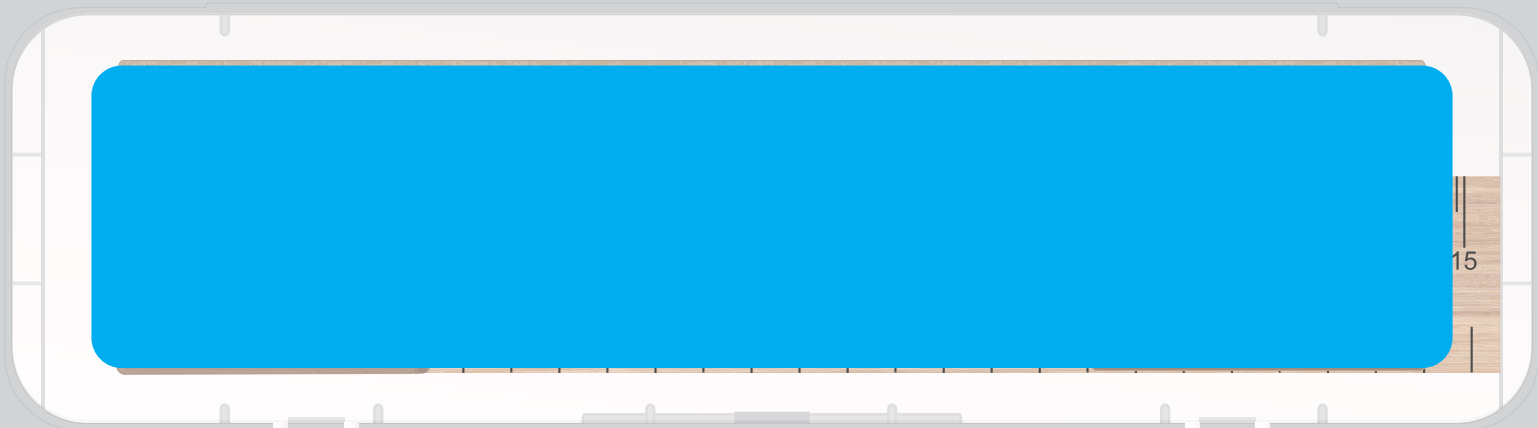

ARTWORK FOR APPROVAL

IMPORTANT: This drawing is for approximate print positional purposes only. It is not intended to be an exact scale or detailed representation of the product. Colour proofs are to be used as a guide only and not a true representation of true product or print colour. If item colours are important, order a sample from our current shipment.

Order #
Proof #1
Date 00/00/00

Product Code : LL21344
Description : Harvard Stationery Set
Item Colour/s : Clear
Quantity :
Decoration Type : Direct Digital
Print Colour

Direct digital designs are printed in CMYK.
Pantone colours will be produced in the closest CMYK colour match possible.

Maximum Print Area: 180mmL x 40mmH
Actual Print Size:

INTERNAL USE ONLY

INT:

QC Code:	New Pte # _____	Info:	Q: _____	Ctns: _____	Wt(kg): _____
PP:	Prt Int: _____	Prep:	S: _____	D: _____	
Rpt Ord:	Rpt Pte # _____	Cat:	E: _____	Ctns: _____	Wt(kg): _____
Split: Y/N	Mach: _____	U/P Int: _____	R/P Int: _____	R: _____	D: _____
Courier:					Total Wt(kg): _____