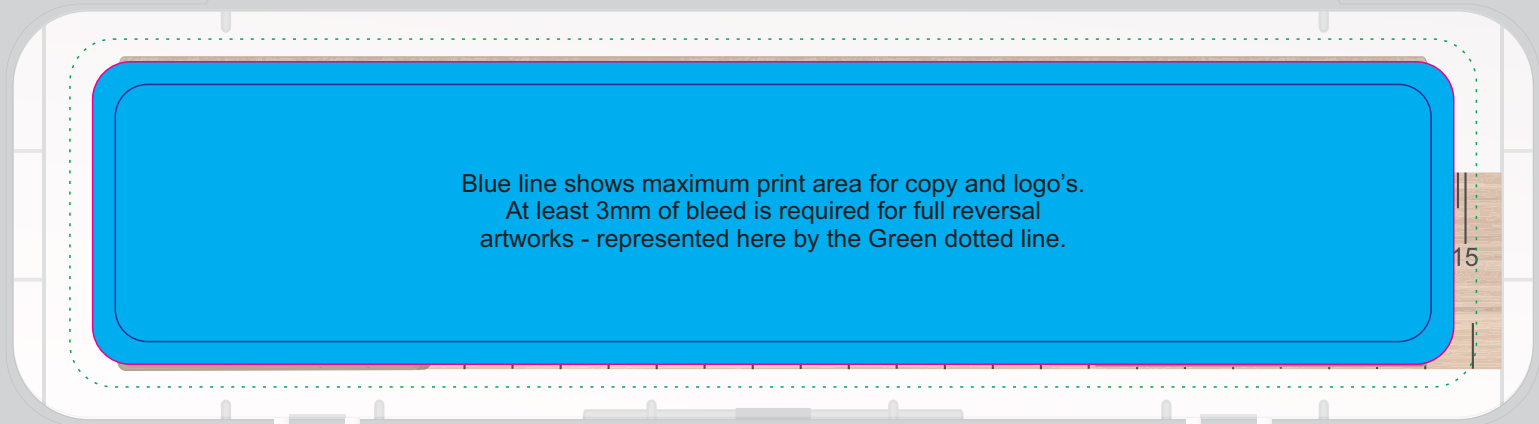

Order #
Proof #1
Date 00/00/00

Product Code : LL21344
Description : Harvard Stationery Set
Item Colour/s : Clear
Quantity :
Decoration Type : Standard Label
Print Colour

LABEL NOTE:

Labels are applied by hand and although the greatest care is taken, label positioning cannot be guaranteed across the entire order.

Labels are digitally printed in CMYK.

Pantone colours will be produced in the closest CMYK colour match possible.

Maximum Label Size: 180mmL x 40mmH

Actual Print Size:

Printed onto a white label.

Pink border represents max label size and is not printed.