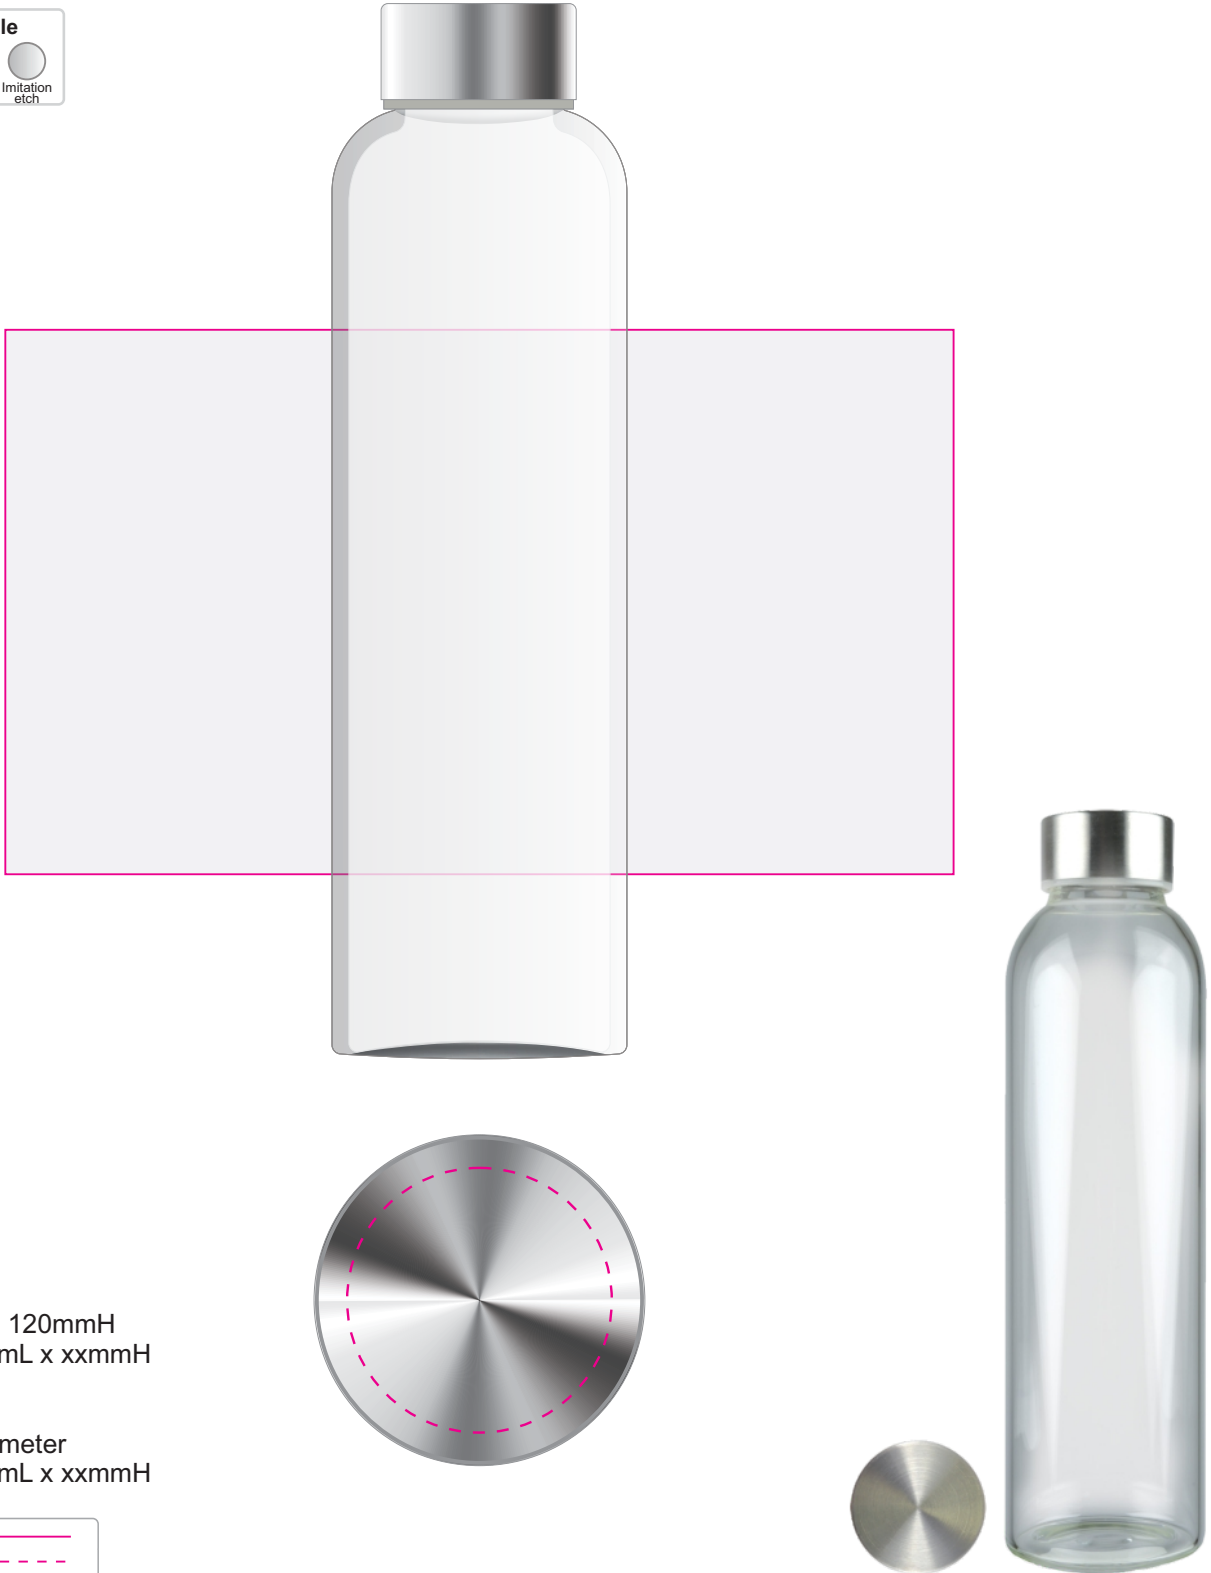

LL1394 - Capri Glass Bottle - Glass

Roll Print  PMS XXXc

Below showing at approx 60% of size

Laser Engraved - White Oxidisation

Print colours available

					
White	Black	Red	Blue	Green	Imitation etch

Roll
Print Area: 209mmL x 120mmH
Actual print size: xxmmL x xxmmH

Laser
Print Area: 35mm Diameter
Actual print size: xxmmL x xxmmH

Finished print area - Roll Print 
Finished print area - Laser 

Roll Print

PMS
XXXc

Laser Engraved - White Oxidisation

Roll

Print Area: 209mmL x 120mmH
Actual print size: xxmmL x xxmmH

Laser

Print Area: 35mm Diameter
Actual print size: xxmmL x xxmmH

Finished print area - Roll Print

Finished print area - Laser