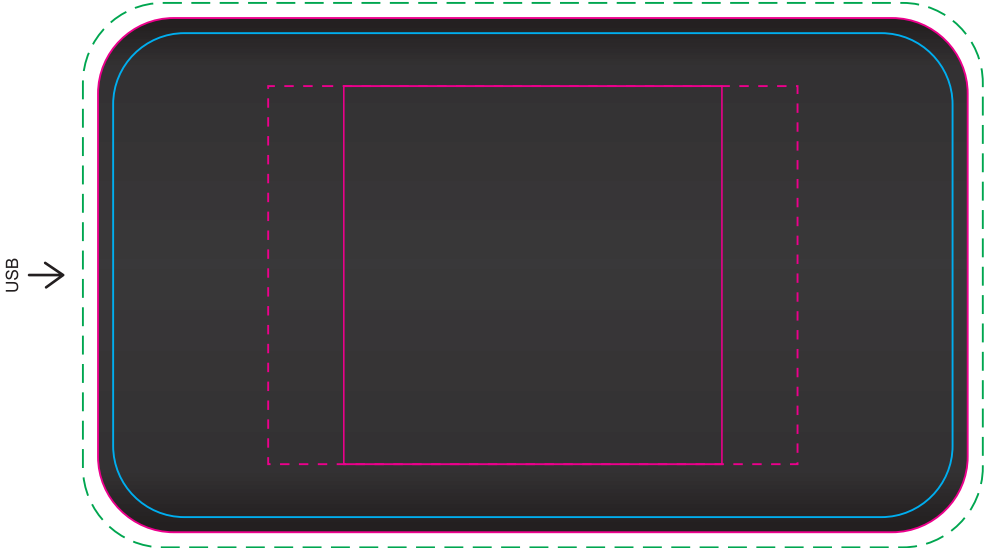

Overspray of ink will appear on sides of item with a full reversal design

**Pad**  
Print Area: 50mmL x 50mmH  
Actual print size: xxmmL x xxmmH

**Digital - Standard**  
Print Area: 70mmL x 50mmH  
Actual print size: xxmmL x xxmmH

**Digital - Edge to Edge**  
Print Area: 115mmL x 68mmH  
Actual print size: xxmmL x xxmmH

Max print area for copy & text   
Finished print area - Digital/Pad   
Bleed line 

**LL9205 - Dynamo Wireless Power Bank with Label - White or Black**

**Digital - Standard**  
Print Area: 70mmL x 50mmH  
Actual print size: xxmmL x xxmmH

**Digital - Edge to Edge**  
Print Area: 115mmL x 68mmH  
Actual print size: xxmmL x xxmmH

Max print area for copy & text   
Finished print area - Digital/Pad   
Bleed line 

**Label**  
Print Area: 90mmL x 43mmH  
Actual print size: xxmmL x xxmmH

Max print area for copy & text   
Finished print area   
Label Bleed 

**Sleeve**

Print Area: 240mmL x 120mmH

Actual print size: xxmmL x xxmmH