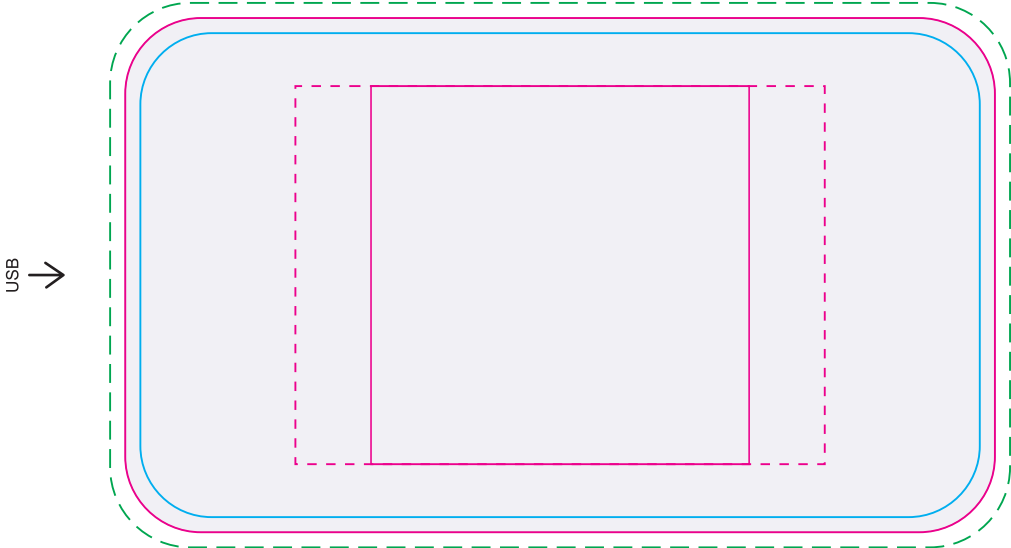

Overspray of ink will appear on sides of item with a full reversal design

**Pad**  
Print Area: 50mmL x 50mmH  
Actual print size: xxmmL x xxmmH

**Digital - Standard**  
Print Area: 70mmL x 50mmH  
Actual print size: xxmmL x xxmmH

**Digital - Edge to Edge**  
Print Area: 115mmL x 68mmH  
Actual print size: xxmmL x xxmmH

Max print area for copy & text   
Finished print area - Digital/Pad   
Bleed line 

**LL9205 - Dynamo Wireless Power Bank with Label - White or Black**

**Digital - Standard**  
Print Area: 70mmL x 50mmH  
Actual print size: xxmmL x xxmmH

**Digital - Edge to Edge**  
Print Area: 115mmL x 68mmH  
Actual print size: xxmmL x xxmmH

Max print area for copy & text   
Finished print area - Digital/Pad   
Bleed line 

**Label**  
Print Area: 90mmL x 43mmH  
Actual print size: xxmmL x xxmmH

Max print area for copy & text   
Finished print area   
Label Bleed 

**Sleeve**

Print Area: 240mmL x 120mmH

Actual print size: xxmmL x xxmmH