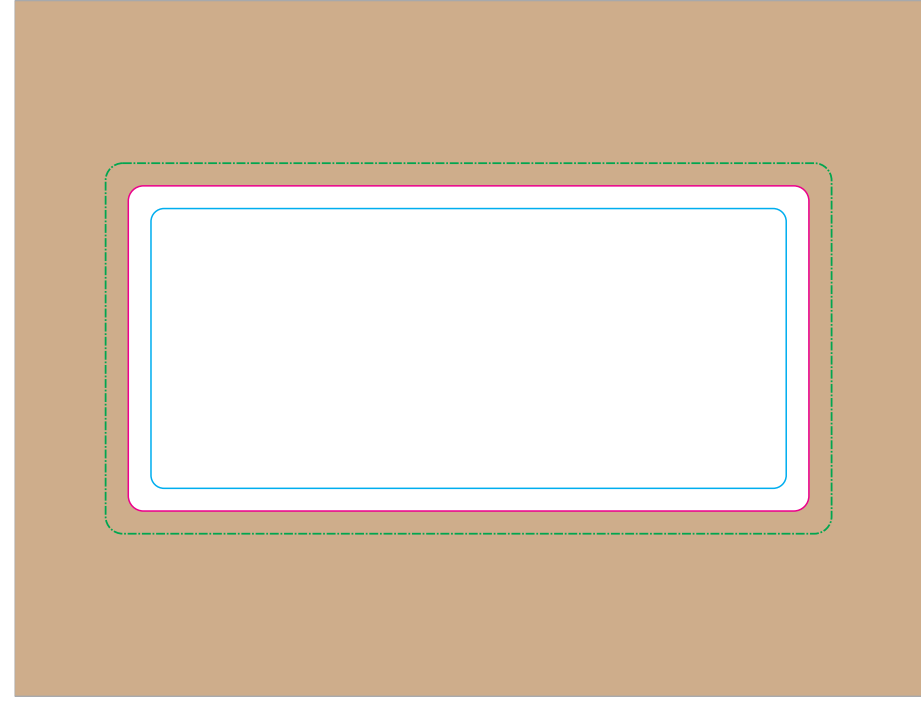

Overspray of ink will appear on sides of item with a full reversal design

**Pad**  
Print Area: 50mmL x 50mmH  
Actual print size: xxmmL x xxmmH

**Digital - Standard**  
Print Area: 70mmL x 50mmH  
Actual print size: xxmmL x xxmmH

**Digital - Edge to Edge**  
Print Area: 115mmL x 68mmH  
Actual print size: xxmmL x xxmmH

Max print area for copy & text   
Finished print area - Digital/Pad   
Bleed line 

**LL9205 - Dynamo Wireless Power Bank with Label - White or Black**

Pad Print  PMS XXXc

CMYK Direct Digital 

CMYK Label 

Cable supplied with Black Powerbank  
USB - Micro USB 

Cable supplied with White Powerbank  
USB - Micro USB 

**Natural gift box with Label**

**Pad**  
Print Area: 50mmL x 50mmH  
Actual print size: xxmmL x xxmmH

**Digital - Standard**  
Print Area: 70mmL x 50mmH  
Actual print size: xxmmL x xxmmH

**Digital - Edge to Edge**  
Print Area: 115mmL x 68mmH  
Actual print size: xxmmL x xxmmH

Max print area for copy & text   
Finished print area - Digital/Pad   
Bleed line 