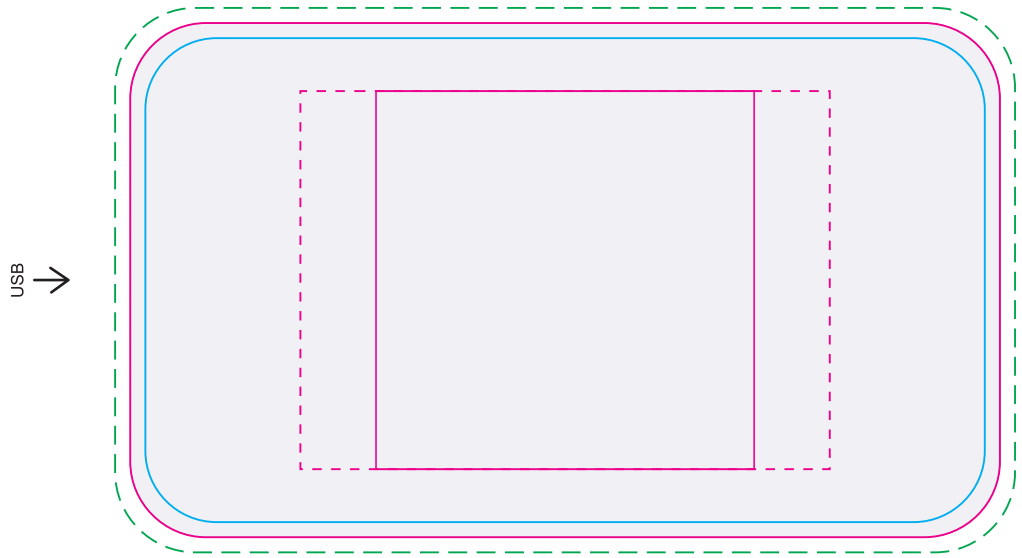

**Digital - Edge to Edge**  
Print Area: 115mmL x 68mmH  
Actual print size: xxmmL x xxmmH

Max print area for copy & text   
Finished print area - Digital/Pad   
Bleed line 

**LL9205 - Dynamo Wireless Power Bank with Label - White or Black**

Pad Print  PMS XXXc

CMYK Direct Digital 

CMYK Label 

Cable supplied with Black Powerbank  
USB - Micro USB 

Cable supplied with White Powerbank  
USB - Micro USB 

**Natural gift box with Label**

**Pad**  
Print Area: 50mmL x 50mmH  
Actual print size: xxmmL x xxmmH

**Digital - Standard**  
Print Area: 70mmL x 50mmH  
Actual print size: xxmmL x xxmmH

**Digital - Edge to Edge**  
Print Area: 115mmL x 68mmH  
Actual print size: xxmmL x xxmmH

Max print area for copy & text   
Finished print area - Digital/Pad   
Bleed line 

**Label**  
Print Area: 90mmL x 43mmH  
Actual print size: xxmmL x xxmmH

Max print area for copy & text   
Finished print area   
Label Bleed 

**Sleeve**

Print Area: 240mmL x 120mmH

Actual print size: xxmmL x xxmmH