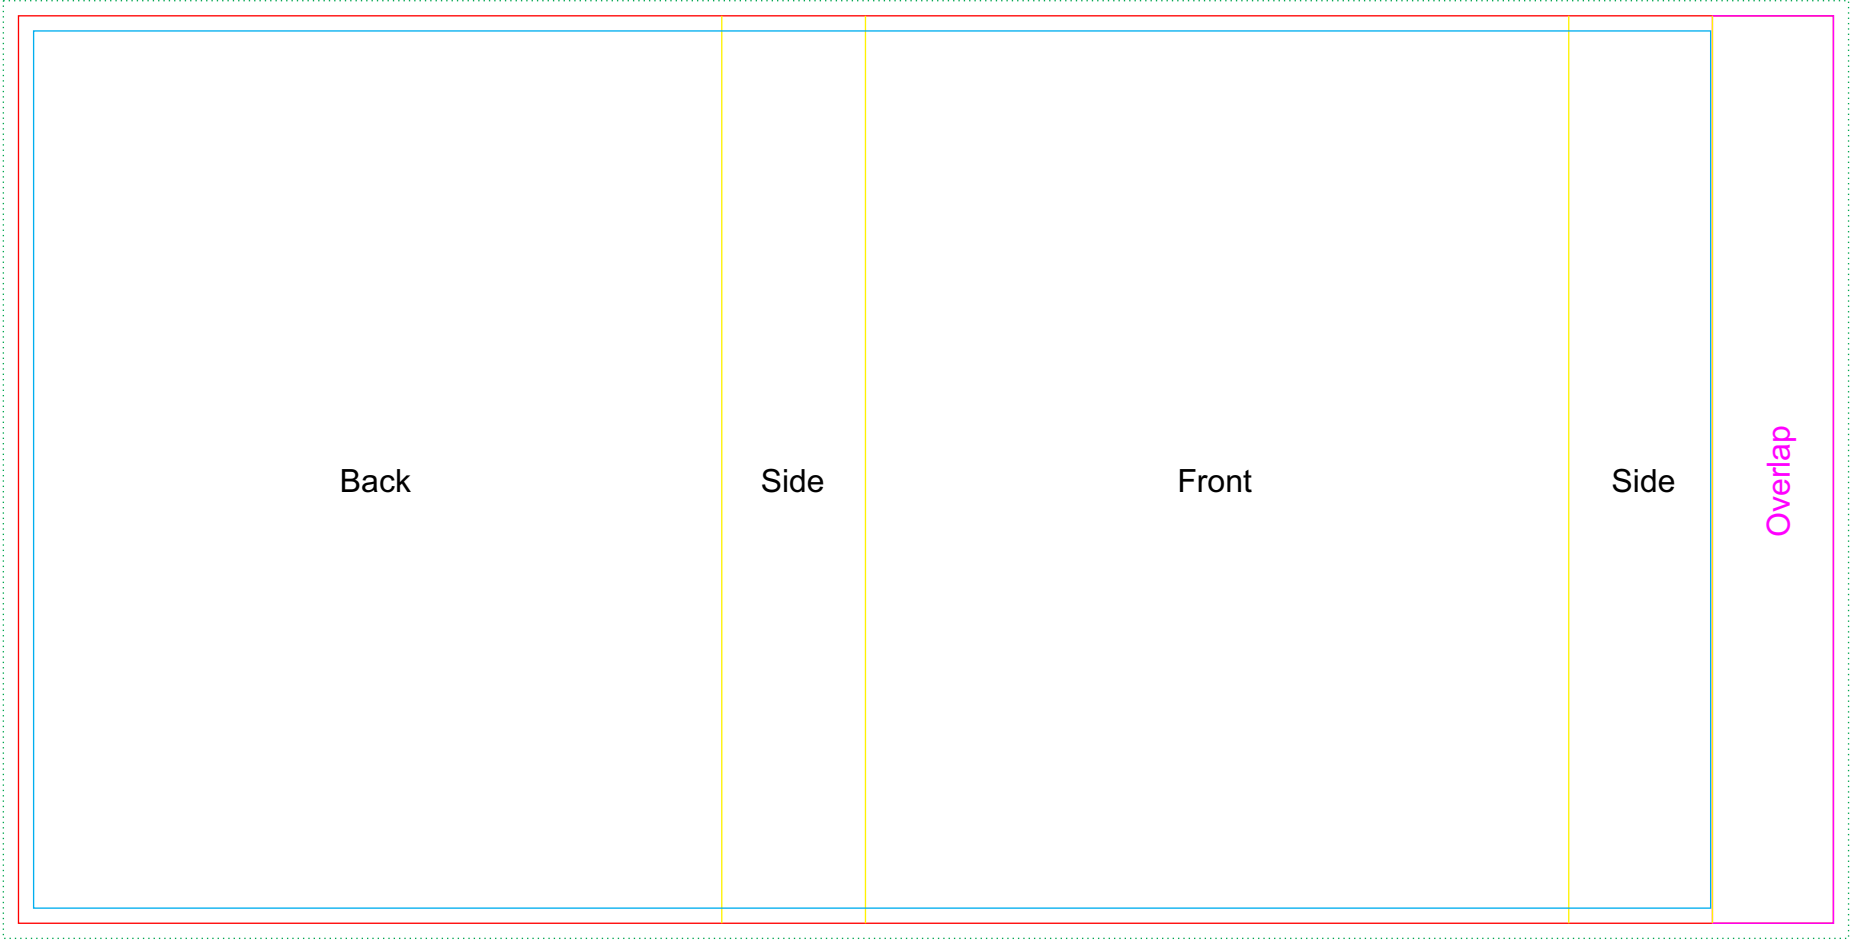

Overspray of ink will appear on sides of item with a full reversal design

**Pad**  
Print Area: 50mmL x 50mmH  
Actual print size: xxmmL x xxmmH

**Digital - Standard**  
Print Area: 70mmL x 50mmH  
Actual print size: xxmmL x xxmmH

**Digital - Edge to Edge**  
Print Area: 115mmL x 68mmH  
Actual print size: xxmmL x xxmmH

Max print area for copy & text   
Finished print area - Digital/Pad   
Bleed line 

**LL9205 - Dynamo Wireless Power Bank with Label - White or Black**

**Digital - Standard**  
Print Area: 70mmL x 50mmH  
Actual print size: xxmmL x xxmmH

**Digital - Edge to Edge**  
Print Area: 115mmL x 68mmH  
Actual print size: xxmmL x xxmmH

Max print area for copy & text   
Finished print area - Digital/Pad   
Bleed line 

**Label**  
Print Area: 90mmL x 43mmH  
Actual print size: xxmmL x xxmmH

Max print area for copy & text   
Finished print area   
Label Bleed 

**Sleeve**

Print Area: 240mmL x 120mmH

Actual print size: xxmmL x xxmmH