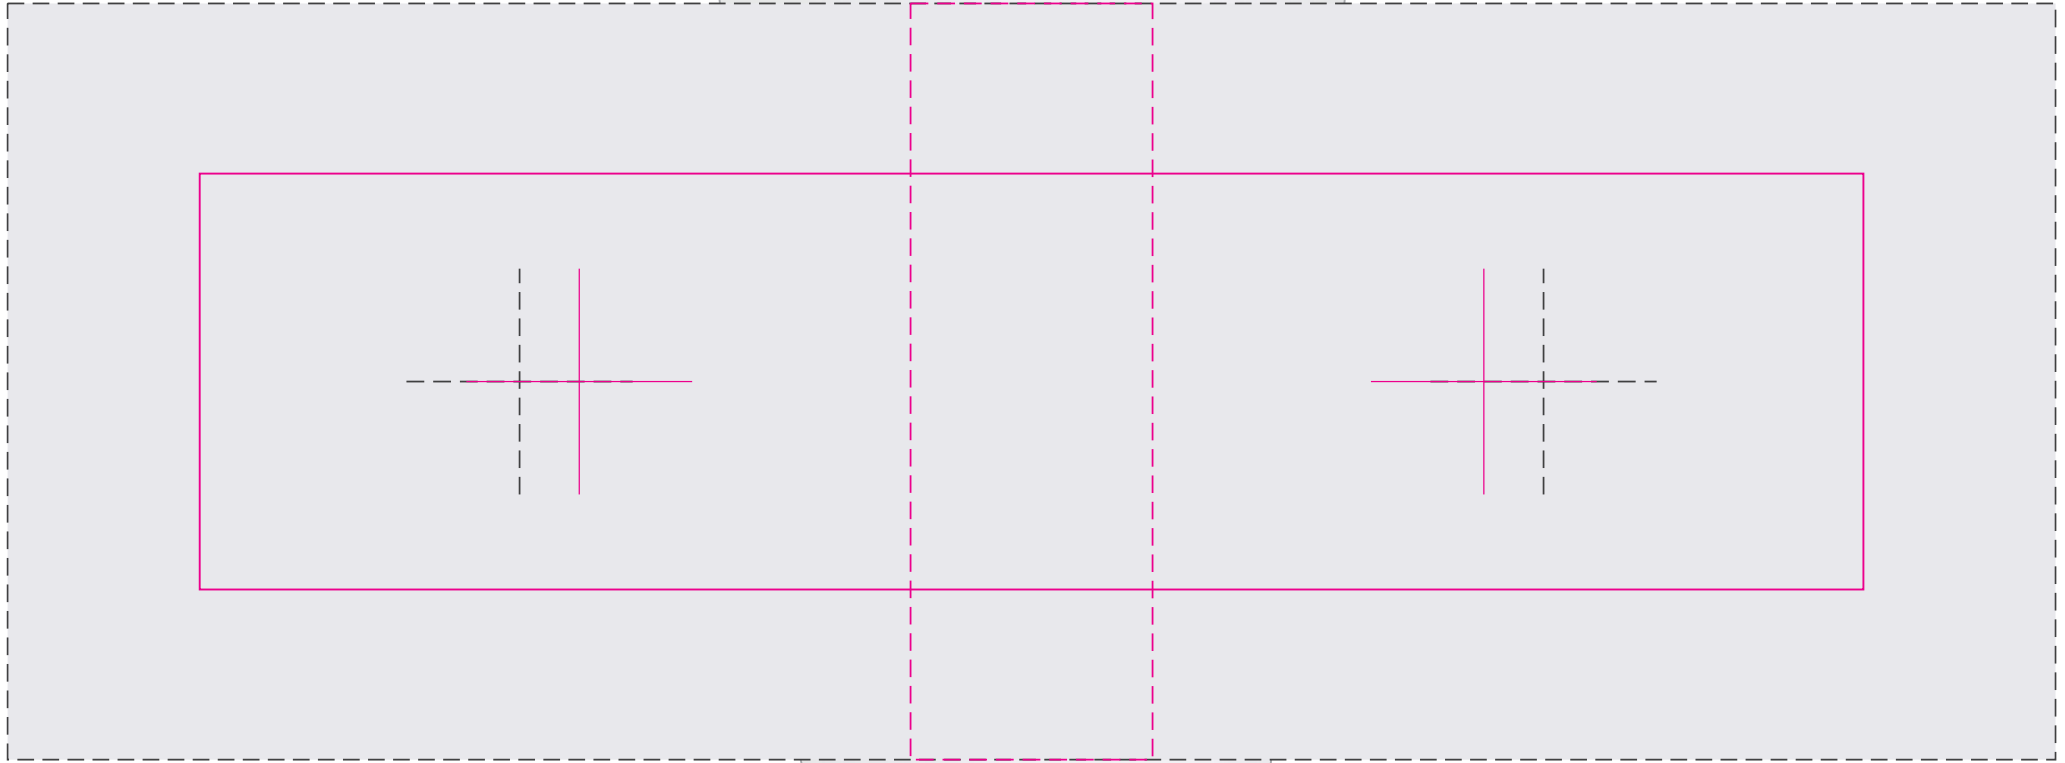

Designs printed onto tapered products using Rotary Digital will follow the shape of the product due to the machines printing process.

Below showing at 50%

Roll Screen
Print area: 220mmL x 55mmH
Actual print size: xxmmL x xxmmH

Digital
Print area: 32mmL x 100mmH
Actual print size: xxmmL x xxmmH

Digital Rotary - Joined Wrap
Print area: 270.81mmL x 100mmH
Actual print size: xxmmL x xxmmH

Roll or Screen Print  PMS
XXXc

Direct Digital 

Rotary Digital 

Roll Screen

Print area: 220mmL x 55mmH
Actual print size: xxmmL x xxmmH

Digital

Print area: 32mmL x 100mmH
Actual print size: xxmmL x xxmmH

Digital Rotary - *Joined Wrap*

Print area: 270.81mmL x 100mmH
Actual print size: xxmmL x xxmmH