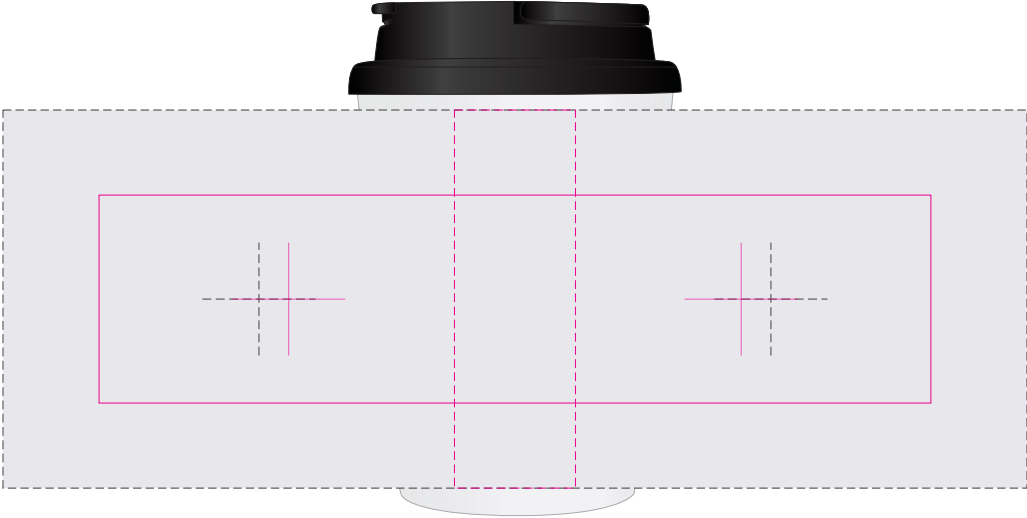

Logo Here

Job # XXXXXX
Cust # XXXX-XC

LL0423 - Aroma Coffee Cup with Handle Lid: *Cup Colour: White, Yellow, Orange, Red, Purple, Pink, Light Green, Teal, Light Blue, Dark Blue, Navy Blue, Black*

Roll Screen Print  Print Colour

Designs printed onto tapered products using Rotary Digital will follow the shape of the product due to the machines printing process.

Below showing at 50%

Roll Screen
Print area: 220mmL x 55mmH
Actual print size: xxmmL x xxmmH

Digital
Print area: 32mmL x 100mmH
Actual print size: xxmmL x xxmmH

Digital Rotary - Joined Wrap
Print area: 270.81mmL x 100mmH
Actual print size: xxmmL x xxmmH

Roll or Screen Print  PMS
XXXc

Direct Digital 