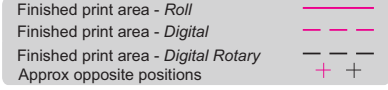

Roll Screen
Print area: 220mmL x 55mmH
Actual print size: xxmmL x xxmmH

Digital
Print area: 32mmL x 100mmH
Actual print size: xxmmL x xxmmH

Digital Rotary - Joined Wrap
Print area: 270.81mmL x 100mmH
Actual print size: xxmmL x xxmmH