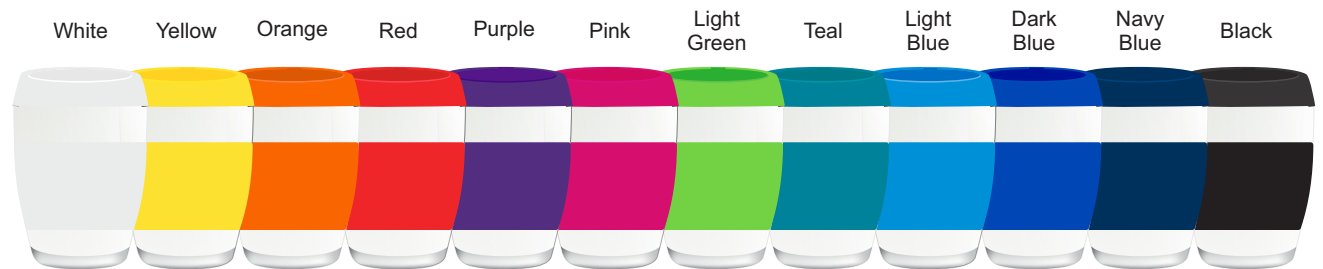

Screen Print Colour Options Below

Roll Print Colour Options Below

Available Silicone Ink Colours

Roll Screen

Print area: 220mmL x 38mmH

Actual print size: xxmmL x xxmmH

Screen

Print area: 75mmL x 38mmH

Actual print size: xxmmL x xxmmH

Finished print area - Roll
Finished print area - Screen