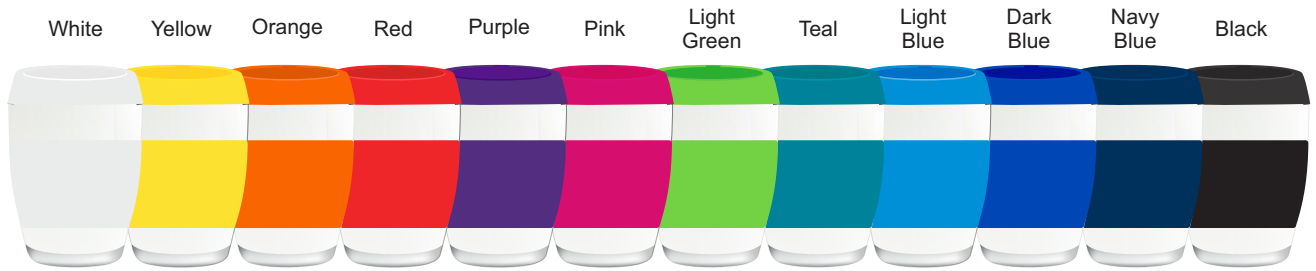

LL0427 - Vienna Glass Cup with Silicone Lid & Sleeve: Sleeve Colour: INSERT Lid Colour: INSERT

Screen Print Colour Options Below

Roll Print Colour Options Below

Available Silicone Ink Colours

Sleeve at 100% of size

Roll Screen
Print area: 220mmL x 38mmH
Actual print size: xxmmL x xxmmH

Screen
Print area: 75mmL x 38mmH
Actual print size: xxmmL x xxmmH

Finished print area - Roll
Finished print area - Screen