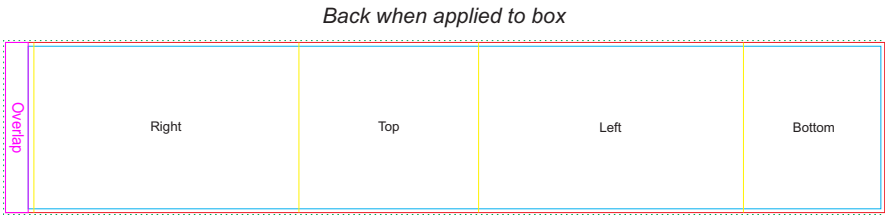

Available Silicone Ink Colours

CMYK Direct Digital 

Silicone Sleeve at 50% of size

Digital Sleeve at 25% of size

Front when applied to box

Back when applied to box

Sleeve
Print area: 465mmL x 90mmH
Actual print size: xxmmL x xxmmH

- Finished print area 
- Print area for text & copy 
- Bleed 
- Folds 
- Overlap 

Roll Screen
Print area: 220mmL x 38mmH
Actual print size: xxmmL x xxmmH

Screen
Print area: 75mmL x 38mmH
Actual print size: xxmmL x xxmmH

Finished print area - Roll 
Finished print area - Screen 

Screen Print  Colour Options Below

Roll Print  Colour Options Below

Available Silicone Ink Colours

Roll Screen

Print area: 220mmL x 38mmH

Actual print size: xxmmL x xxmmH

Screen

Print area: 75mmL x 38mmH

Actual print size: xxmmL x xxmmH

Finished print area - Roll
Finished print area - Screen

Back when applied to box

Front when applied to box

Sleeve
Print area: 465mmL x 90mmH
Actual print size: xxmmL x xxmmH