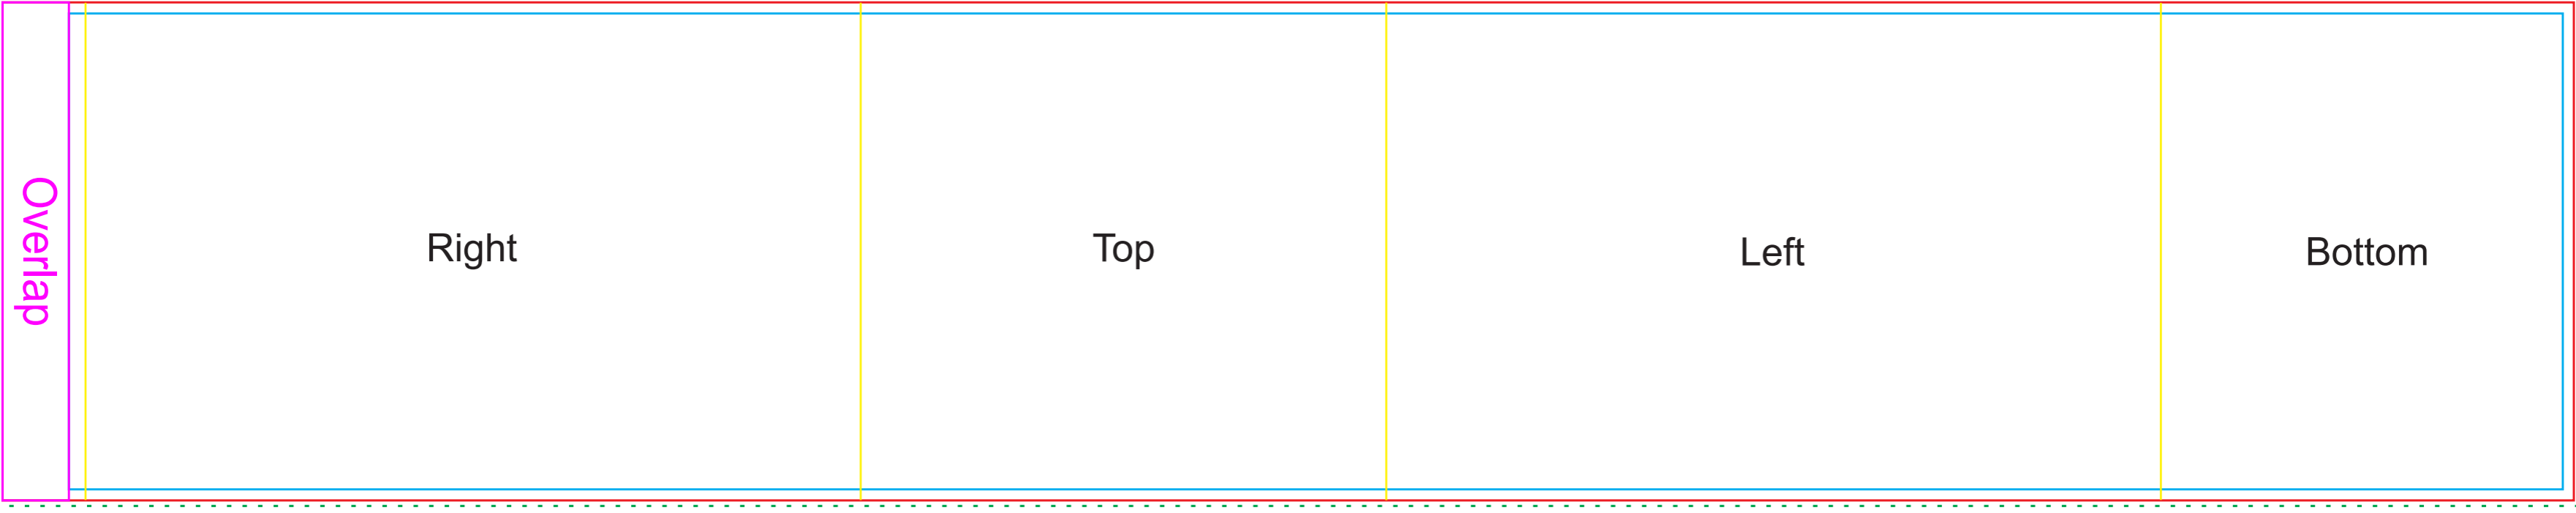

- Finished print area 
- Print area for text & copy 
- Bleed 
- Folds 
- Overlap 

Roll Screen
Print area: 220mmL x 38mmH
Actual print size: xxmmL x xxmmH

Screen
Print area: 75mmL x 38mmH
Actual print size: xxmmL x xxmmH

Finished print area - Roll 
Finished print area - Screen 

Screen Print  Colour Options Below

Roll Print  Colour Options Below

Available Silicone Ink Colours

Roll Screen

Print area: 220mmL x 38mmH

Actual print size: xxmmL x xxmmH

Screen

Print area: 75mmL x 38mmH

Actual print size: xxmmL x xxmmH

Finished print area - Roll
Finished print area - Screen

Back when applied to box

Front when applied to box

Sleeve
Print area: 465mmL x 90mmH
Actual print size: xxmmL x xxmmH