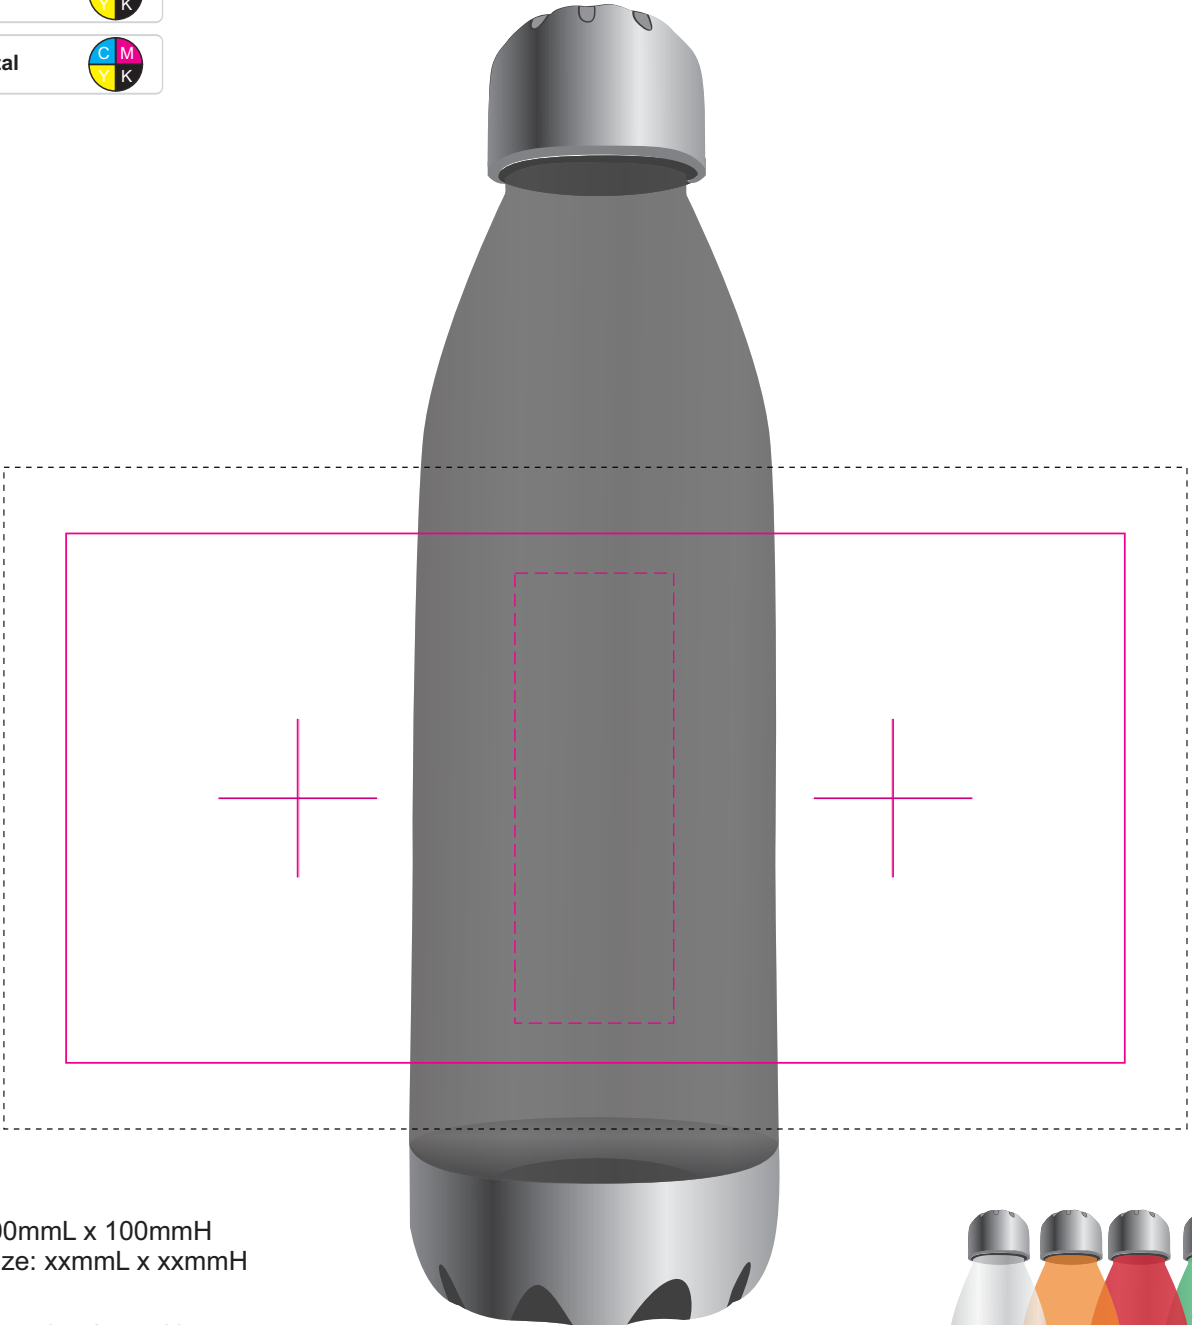

**LL6971 - Soda Drink Bottle - Clear, Translucent Orange, Translucent Red, Translucent Green, Translucent Blue & Translucent Charcoal**

- Roll Print  PMS XXXc
- Direct Digital  CMYK
- Rotary Digital  CMYK

Below showing at approx 70% of size

- Roll**  
Print Area: 200mmL x 100mmH  
Actual print size: xxmmL x xxmmH
- Digital**  
Print Area: 30mmL x 85mmH  
Actual print size: xxmmL x xxmmH
- Digital Rotary - Joined Wrap**  
Print area: 223.5mmL x 125mmH  
Actual print size: xxmmL x xxmmH

Print Area: 315mmL x 257mmH  
Actual print size: xxmmL x xxmmH

Max print area for copy & text  
Finished print area  
Folds

A legend box with a grey background. It contains three entries: "Max print area for copy & text" with a blue line, "Finished print area" with a purple line, and "Folds" with a yellow line.