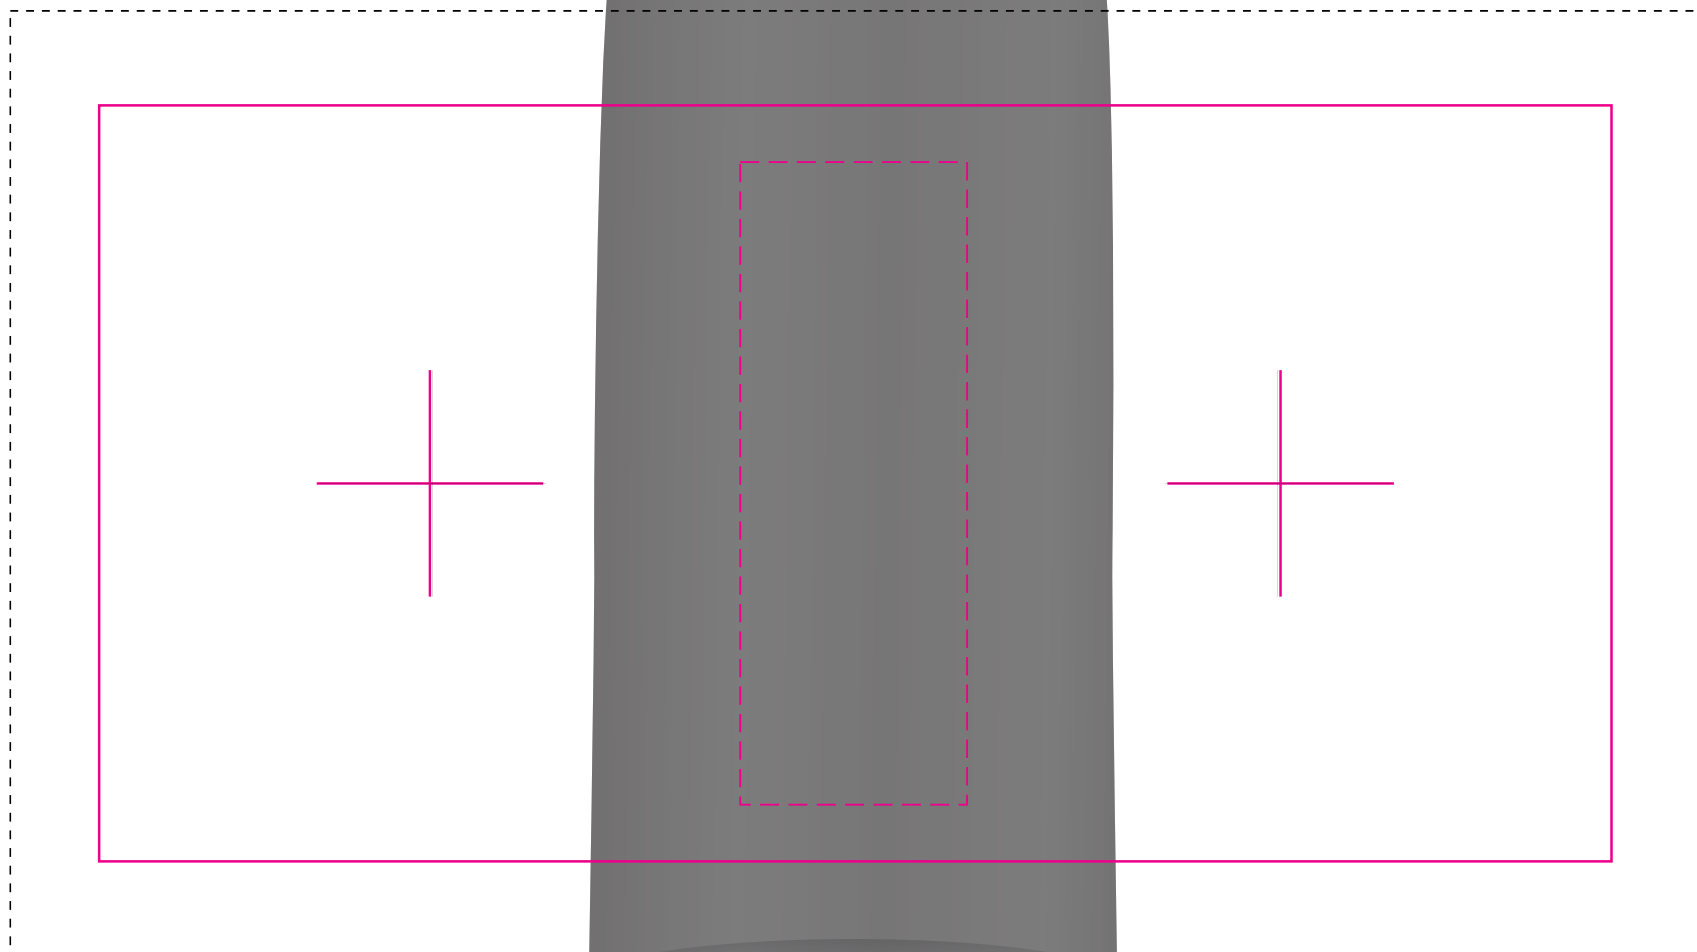

Below showing at approx 70% of size

- Roll**  
Print Area: 200mmL x 100mmH  
Actual print size: xxmmL x xxmmH
- Digital**  
Print Area: 30mmL x 85mmH  
Actual print size: xxmmL x xxmmH
- Digital Rotary - Joined Wrap**  
Print area: 223.5mmL x 125mmH  
Actual print size: xxmmL x xxmmH

Finished print area - Roll	
Finished print area - Digital	
Finished print area - Digital Rotary	
Approx opposite positions	

**Roll Print** ○ PMS  
XXXc

**Direct Digital** 

**Rotary Digital** 

**Roll**

Print Area: 200mmL x 100mmH  
Actual print size: xxmmL x xxmmH

**Digital**

Print Area: 30mmL x 85mmH  
Actual print size: xxmmL x xxmmH

**Digital Rotary - *Joined Wrap***

Print area: 223.5mmL x 125mmH  
Actual print size: xxmmL x xxmmH

Finished print area - *Roll*   
Finished print area - *Digital*   
Finished print area - *Digital Rotary*   
Approx opposite positions  

Print Area: 315mmL x 257mmH  
Actual print size: xxmmL x xxmmH

Max print area for copy & text  
Finished print area  
Folds

A legend box with a grey background. It contains three entries: "Max print area for copy & text" with a blue line, "Finished print area" with a purple line, and "Folds" with a yellow line.