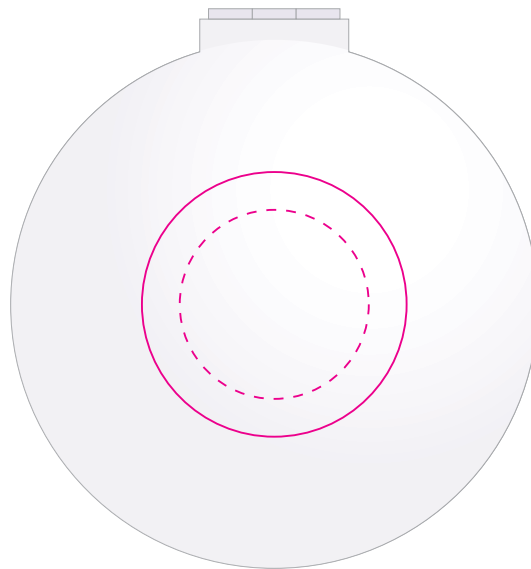

LL1634 - Compact Pop Up Brush / Mirror Set - White or Silver

Digital 

Pad Print  PMS  
XXXc

**Pad Print**  
Print Area: 35mm Diameter  
Actual print size: xxmmL x xxmmH

**Digital Print**  
Print Area: 25mm Diameter  
Actual print size: xxmmL x xxmmH

Finished print area - Pad Print   
Finished print area - Digital print 