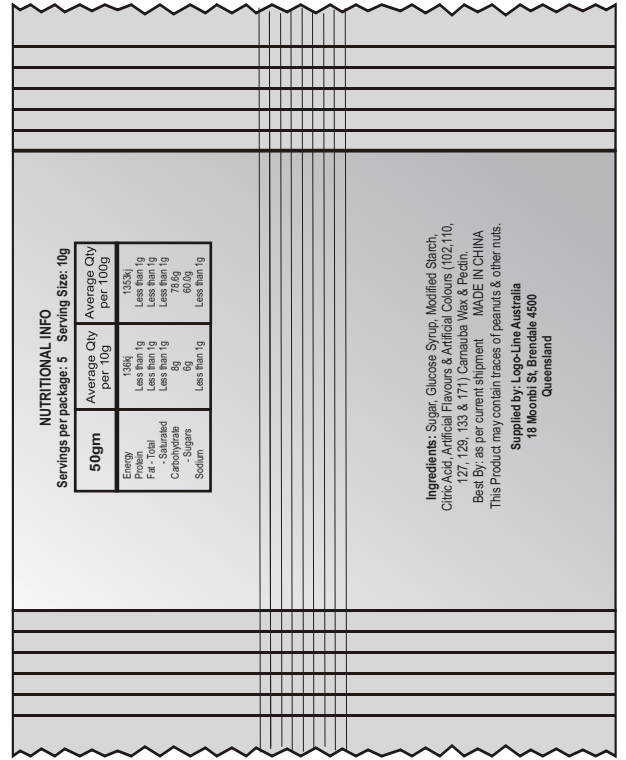

LL31450 - Corporate Colour Jelly Beans in 50g Cello Bag - Jelly Bean Colours:

Label

Packing is commenced upon receipt of order.
Orders cancelled or colour configurations altered may incur additional charges.

FRONT

BACK

Print Area: 55mmL x 30mmH
Actual print size: xxmmL x xxmmH

Print Area: 50mmL x 50mmH
Actual print size: xxmmL x xxmmH

Print Area: 45mm Diameter
Actual print size: xxmmL x xxmmH